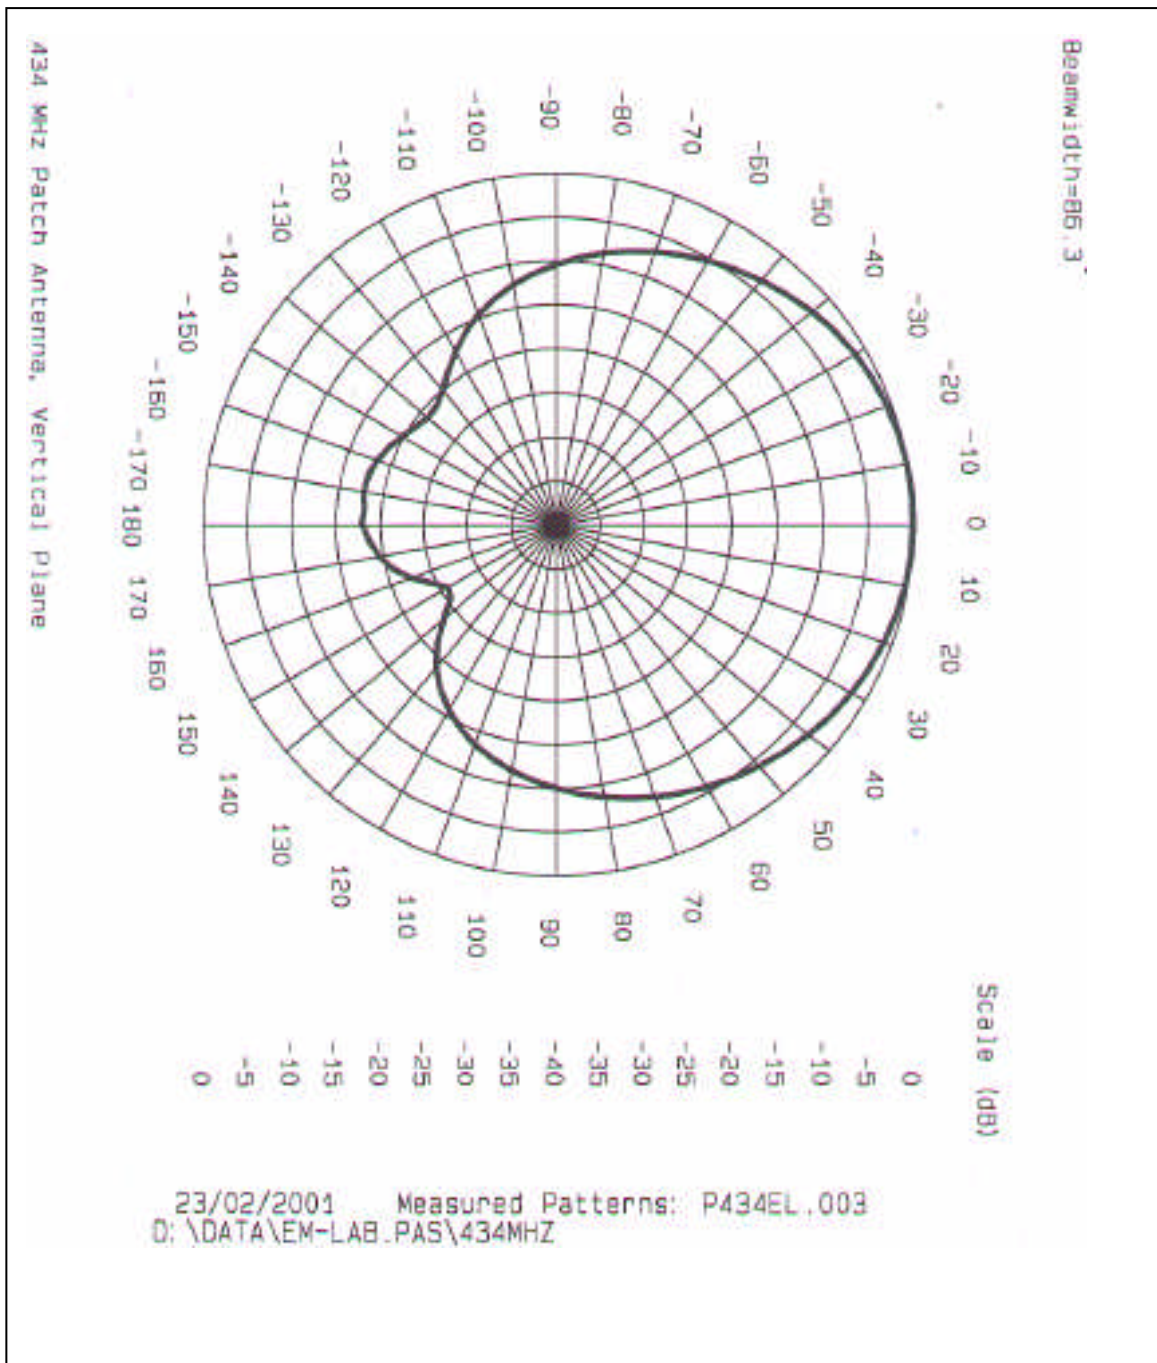

(Vertical Plane)

Wavetrend (Pty) Ltd.
Wavetrend House
Hammets Crossing Office Park
Selbourne Rd
Fourways
Johannesburg
South Africa
Tel +27(11)462-2633
Fax +27(11)462-6316

Wavetrend Inc.
13912 NE 31st Place
Bellevue, WA
USA

Tel +1-206-949-6394

sales@wavetrend.net

Wavetrend UK Ltd.
1st Floor, 7 Mallard Court,
Mallard Way, Crewe Business Park, Crewe,
Cheshire
England
CW1 6ZQ

Tel +44-1270-214-433
Fax +44-1270-214-420