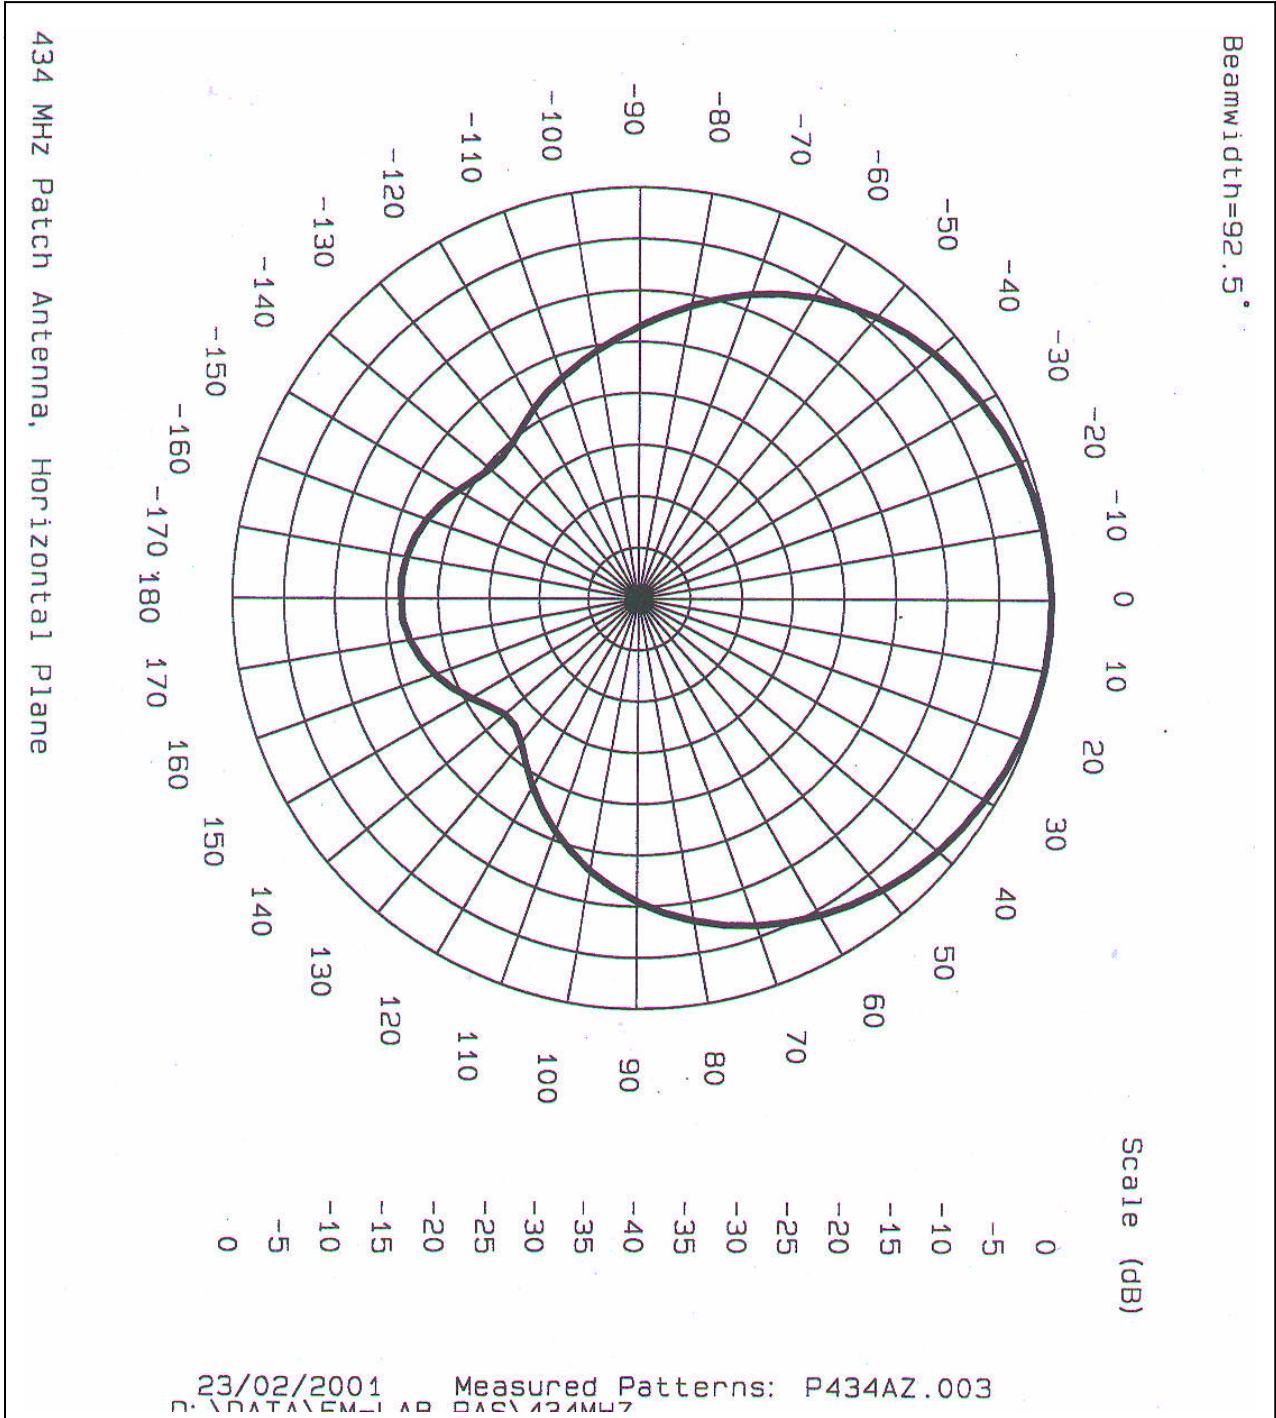

Reception Characteristics

(Horizontal Plane)