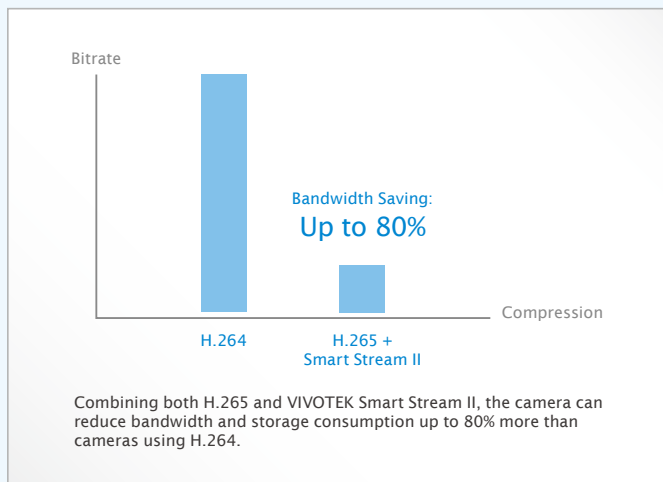

IP9181-H

Fixed Network Camera

5MP · H.265 · Smart Stream II · 1080p 60 fps · WDR Pro · SNV · GbE Port · DIS

VIVOTEK's IP9181-H is a brand-new professional H.265 box network camera offering up to 30 fps @ 5-Megapixel or 60 fps @ 1080p with superb image quality at all resolutions or frame rates. By utilizing VIVOTEK's sophisticated Smart Stream II, the camera is able to optimize quality for desired regions and thus ensure maximum efficiency of bandwidth usage. Combining both H.265 and Smart Stream II, the IP9181-H can reduce both bandwidth and storage consumption by up to 80%* while keeping the high standard of image quality as a 5-Megapixel camera. This unique combination of high resolution and low storage consumption make the IP9181-H suitable for a wide range of video surveillance applications, including government and industrial buildings, retail environments, airports, railway stations and schools.