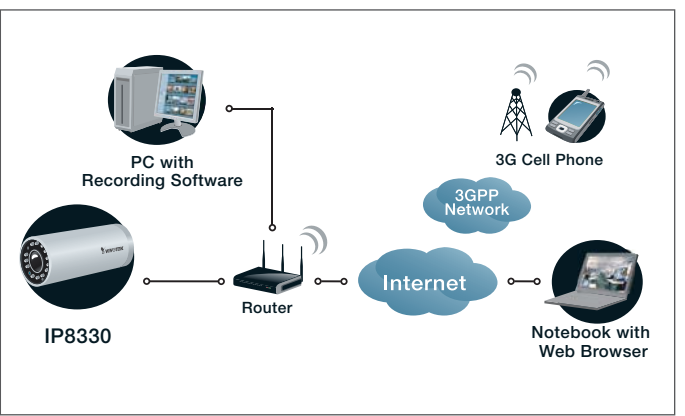

Approvals	CE, LVD, FCC, VCCI, C-Tick
Operating Environments	- Temperature: -20 ~ 50 °C (-4 ~ 122 °F) - Humidity: 90% RH
Viewing System Requirements	- OS: Microsoft Windows 7/Vista/XP/2000 - Browser: Mozilla Firefox, Internet Explorer 6.x or above - Cell phone: 3GPP player - Real Player: 10.5 or above - Quick Time: 6.5 or above
Installation, Management, and Maintenance	- Installation Wizard 2 32-CH ST7501 recording software - Supports firmware upgrade
Applications	SDK available for application development and system integration
Warranty	12 months

System Overview