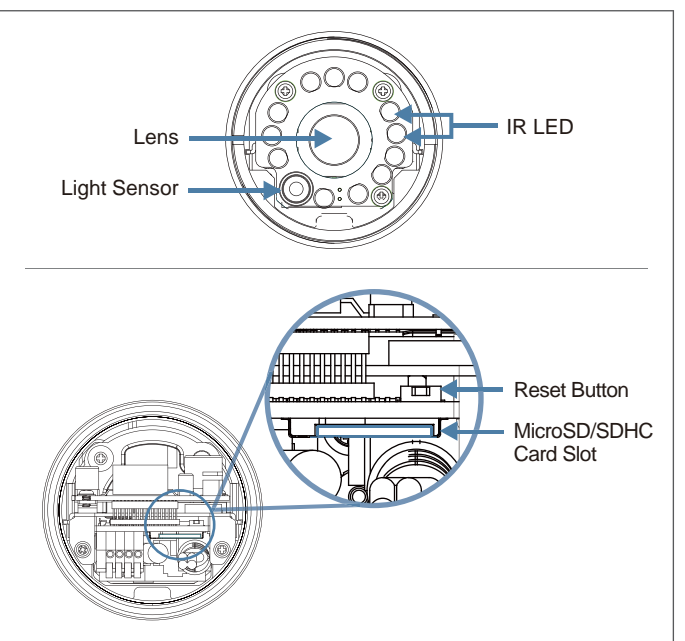

External and Internal View

All specifications are subject to change without notice. Copyright ©2010 VIVOTEK INC. All rights reserved.

Distributed by:

6F, No.192, Lien-Cheng Rd., Chung-Ho, Taipei County, Taiwan
Tel: +886 2 8245 5282 | Fax: +886 2 8245 5532 | E-mail: sales@vivotek.com

VIVOTEK USA, INC.
470 Lakeside Drive Suite C, Sunnyvale, CA 94085 USA
Tel: 408-773-8686 | Fax: 408-773-8298 | E-mail: salesusa@vivotek.com