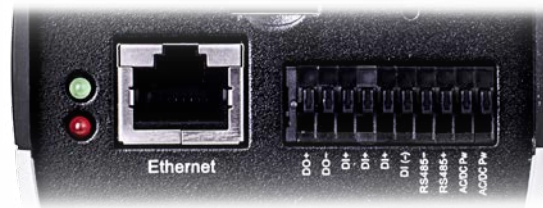

10 fps

Key frame

60 fps

Key frame

Gigabit Ethernet Port

The IP9171-HP and IP9181-H support the Gigabit Ethernet port with IEEE 802.3at/af compliant PoE standard, for 10/100/1000Mbps speeds of transmission.

VIVOTEK's H.265 Total Solution for Any Application

As well as the V-Pro H.265 Line network cameras, VIVOTEK also introduces H.265 compatible NVRs and VIVOTEK's video management software, VAST, to both shorten installation time and reduce project costs. VIVOTEK's complete H.265 solution is perfect for a wide range of environments, including indoor/outdoor and small-to-medium scale applications.