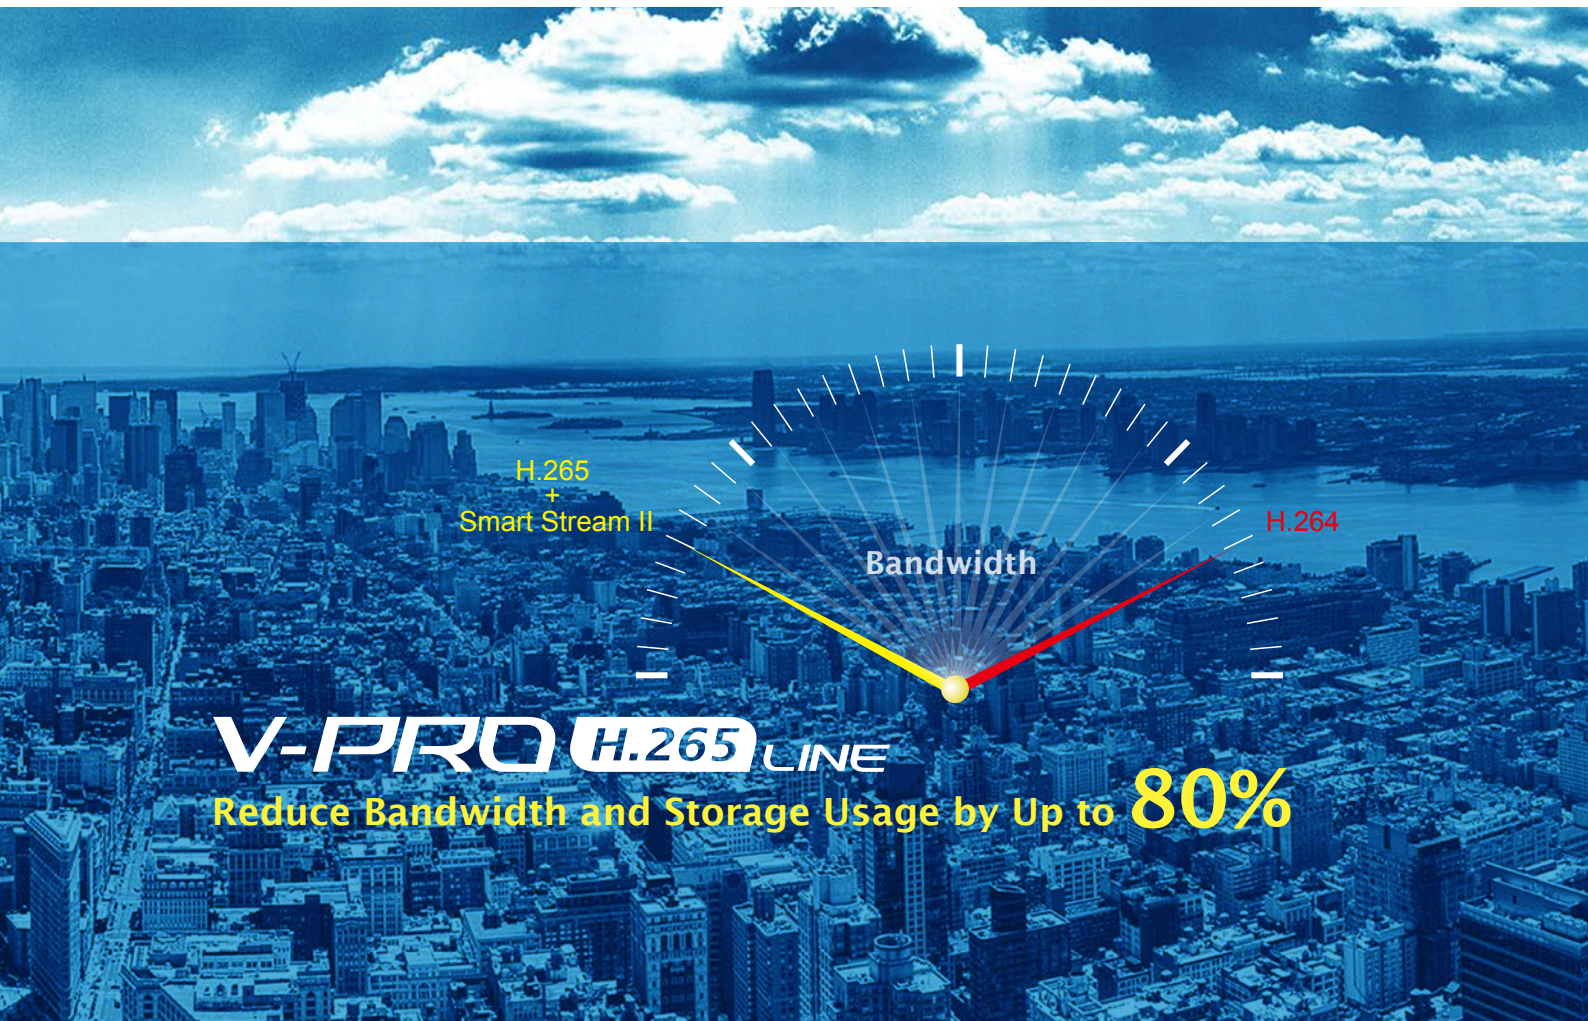

V-PRO H.265 LINE

Reduce Bandwidth and Storage Usage by Up to **80%**

The Next Generation of Video Compression Technology

VIVOTEK, a Leading Provider of H.265

A pioneer in the use of H.265 technology for surveillance, VIVOTEK is proud to launch the new V-Pro H.265 Line network cameras, available in both 3-Megapixel and 5-Megapixel models and in a range of form factors to suit any application. Employing H.265 technology empowers these cameras to provide higher and more efficient image compression rates than previous H.264 systems.

VIVOTEK's Smart Stream II, Making Your Bandwidth More Efficient

Smart Stream II is the next generation of VIVOTEK's video compression technology. Utilizing VIVOTEK's Smart Stream II, cameras are able to optimize quality for desired regions and ensure maximum efficiency of bandwidth. This evolution means that customers will benefit from a significant reduction in network bandwidth and storage requirements. Combining H.265 and VIVOTEK's Smart Stream II, the V-Pro H.265 Line cameras reduce both bandwidth and storage consumption by up to 80% more than cameras using H.264 while maintaining the high image quality.