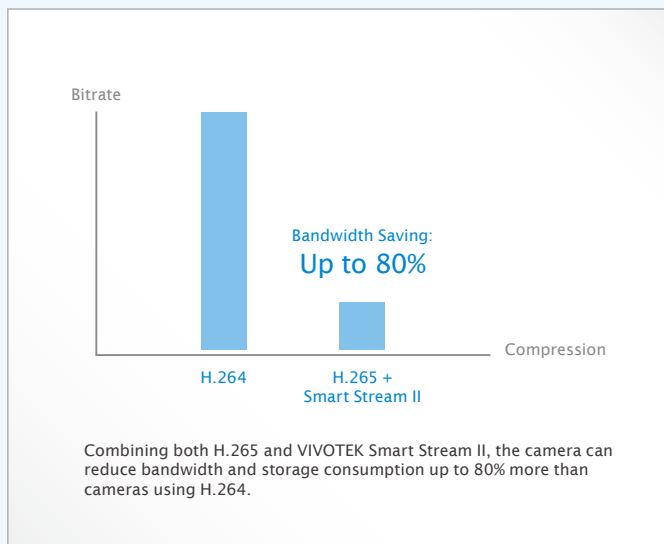

Key Features

- H.265 Compression Technology
- 1/2.8" Progressive CMOS Sensor
- 30 fps @ 2048x1536
- Smart Stream II to Optimize Bandwidth Efficiency
- WDR Pro for Unparalleled Visibility in High Contrast Environments
- Built-in IR Illuminators, Effective up to 30 Meters
- Remote Focus for Easy Focus Adjustments
- Weather-proof IP66-rated and Vandal-proof IK10-rated Housing
- Extreme Weather Support with PoE
- SNV (Supreme Night Visibility) for Low Light Conditions
- Video Rotation for Corridor View
- P-iris Lens

Parking lot