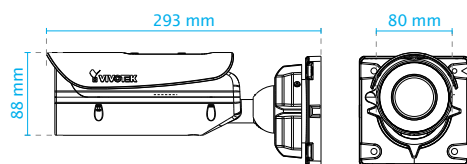

VCA	Line crossing detection, field detection, loitering detection *Available per project request.
Alarm and Event	
Alarm Triggers	Motion detection, manual trigger, digital input, periodical trigger, system boot, recording notification, camera tampering detection, audio detection
Alarm Events	Event notification using digital output, HTTP, SMTP, FTP, NAS server and SD Card File upload via HTTP, SMTP, FTP, NAS server and SD card
General	
Smart Focus System	Remote Focus (IB836BA-HT/EHT) RJ-45 cable connector for Network/PoE connection Audio input Audio output DC 12V power input Digital input*1 Digital output*1
Connectors	DC 12V power input Digital input*1 Digital output*1
LED Indicator	System power and status indicator DC 12V
Power Input	IB836BA-HT/HF3: IEEE 802.3af/at PoE Class 0 IB836BA-EHT/EHF3: IEEE 802.3at PoE Class 4
Power Consumption	IB836BA-HT: Max. 13 W IB836BA-EHT/EHF3: Max. 25 W (Heater on) IB836BA-HF3: Max. 9 W
Dimensions	Ø 88 x 293 mm
Weight	Net: 1264 g
Casing	Weather-proof IP66-rated housing (Camera body) Vandal-proof IK10-rated metal housing (Camera body)
Safety Certifications	IB836BA-HT/EHT: CE, LVD, FCC Class A, VCCI, C-Tick, UL IB836BA-HF3/EHF3: CE, LVD, FCC Class A, VCCI, C-Tick
Operating Temperature	IB836BA-HT/HF3: Starting Temperature: -10°C ~ 50°C (14°F ~ 122°F) Working Temperature: -20°C ~ 50°C (-4°F ~ 122°F) IB836BA-EHT/EHF3: Starting Temperature: -40°C ~ 50°C (-40°F ~ 122°F) Working Temperature: -50°C ~ 50°C (-58°F ~ 122°F)
Warranty	IB836BA-HT/EHT: 36 months IB836BA-HF3/EHF3: 24 months
System Requirements	
Operating System	Microsoft Windows 7/8/Vista/XP/2000
Web Browser	Mozilla Firefox 7~43 (Streaming only) Internet Explorer 7/8/9/10/11
Other Players	VLC: 1.1.11 or above Quicktime: 7 or above
Included Accessories	
CD	User's manual, quick installation guide, Installation Wizard 2, VAST 32-channel recording software
Others	Quick installation guide, warranty card, sun shield, wall mount bracket, alignment sticker/desiccant bag, waterproof connector, screw pack
Dimensions