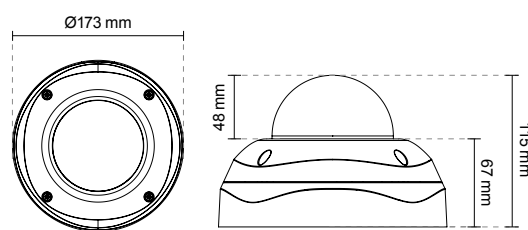

Dimensions

Compatible Accessories

Mounting Kits

All specifications are subject to change without notice. Copyright © VIVOTEK INC. All rights reserved.

Ver. 4