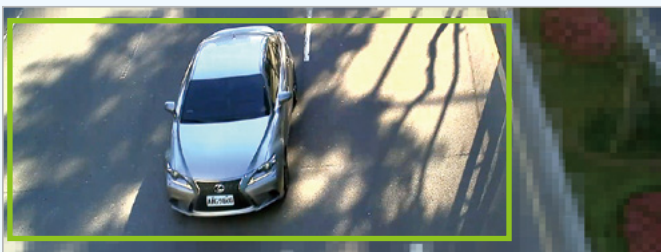

FD8381-EV

Fixed Dome Network Camera

5MP 25 fps · 30M IR · Smart Focus System · IP66 · IK10 · Extreme Weather Support with PoE · Smart Stream

VIVOTEK FD8381-EV is a brand-new professional outdoor dome network camera offering up to 25 fps @ 5-Megapixel or 30 fps @ 1080p resolution with superb image quality. Equipped with new image technology, FD8381-EV provides excellent image quality and finer detail than ever before. The powerful 3D Noise Reduction technology and Smart Stream technology enable the FD8381-EV to optimize resolution on a desired object or area to maximize efficiency of bandwidth usage.

The IP66-rated housing is also designed to ensure the camera body to withstand rain and dust and guarantees smooth operation under a multitude of harsh weather condition, while IK10-rated design protects FD8381-EV from vandal damages. Additionally, the wide operating temperature range further enhances the FD8381-EV's performance and reliability in extremely cold and warm weather even with PoE.

Key Features

- 5-Megapixel CMOS Sensor
- 25 fps @ 2560x1920
- 3 ~ 10 mm Vari-focal, Remote Focus, P-iris Lens
- Removable IR-cut Filter for Day & Night Function
- Built-in IR Illuminators, Effective up to 30 Meters
- Real-time H.264, and MJPEG Compression
- Two-way Audio
- WDR Enhancement for Unparalleled Visibility in Extremely Bright and Dark Environments
- Smart Focus System for Remote and Precise Focus Adjustment
- Weather-proof IP66-rated and Vandal-proof IK10-rated Housing
- Built-in 802.3at Compliant PoE
- Built-in MicroSD/SDHC/SDXC Card Slot for On-board Storage
- Smart IR Technology to Avoid Overexposure
- Smart Stream

Smart Stream-

Smartly Allocates Bandwidth While Retaining Good Video Quality on ROI

Manual Mode

Auto Mode

Airport

Train Station

Outdoor Sidewalk

Extreme Weather