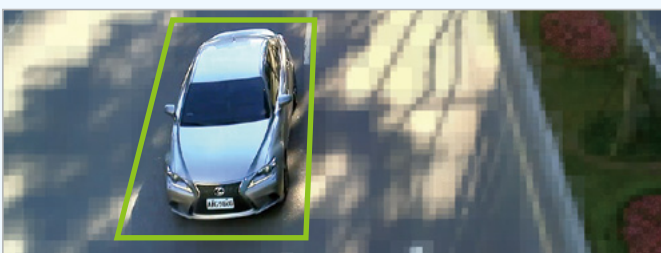

FD8381-EV

Fixed Dome Network Camera

5MP 25 fps · 30M IR · Smart Focus System · IP66 · IK10 · Extreme Weather Support with PoE · Smart Stream

VIVOTEK FD8381-EV is a brand-new professional outdoor dome network camera offering up to 25 fps @ 5-Megapixel or 30 fps @ 1080p resolution with superb image quality. Equipped with new image technology, FD8381-EV provides excellent image quality and finer detail than ever before. The powerful 3D Noise Reduction technology and Smart Stream technology enable the FD8381-EV to optimize resolution on a desired object or area to maximize efficiency of bandwidth usage.

The IP66-rated housing is also designed to ensure the camera body to withstand rain and dust and guarantees smooth operation under a multitude of harsh weather condition, while IK10-rated design protects FD8381-EV from vandal damages. Additionally, the wide operating temperature range further enhances the FD8381-EV's performance and reliability in extremely cold and warm weather even with PoE.

Key Features

- 5-Megapixel CMOS Sensor
- 25 fps @ 2560x1920
- 3 ~ 10 mm Vari-focal, Remote Focus, P-iris Lens
- Removable IR-cut Filter for Day & Night Function
- Built-in IR Illuminators, Effective up to 30 Meters
- Real-time H.264, and MJPEG Compression
- Two-way Audio
- WDR Enhancement for Unparalleled Visibility in Extremely Bright and Dark Environments
- Smart Focus System for Remote and Precise Focus Adjustment
- Weather-proof IP66-rated and Vandal-proof IK10-rated Housing
- Built-in 802.3at Compliant PoE
- Built-in MicroSD/SDHC/SDXC Card Slot for On-board Storage
- Smart IR Technology to Avoid Overexposure
- Smart Stream

Smart Stream-

Smartly Allocates Bandwidth While Retaining Good Video Quality on ROI

Manual Mode

Auto Mode

Airport

Train Station

Outdoor Sidewalk

Extreme Weather