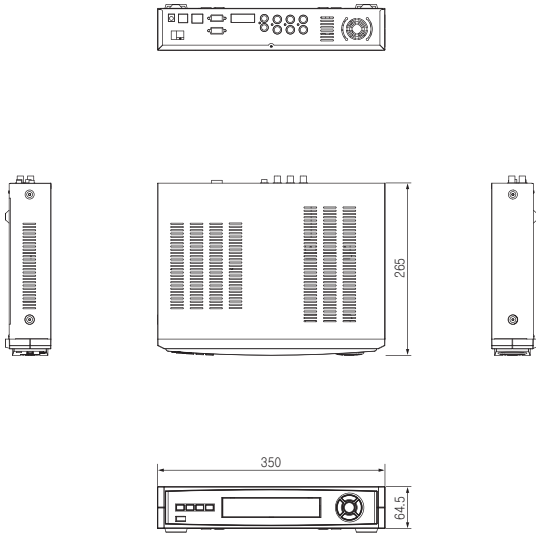

User friendly Mouse and Remote control

Powerful and convenient Networking

- allows the user to view, record (JPG, AVI) a live video image from a remote client's PC
- Support Dynamic IP

Internet

VDS412 | 4 Channel STAND-ALONE NETWORK DVR - Triplex

Dimension

MODEL	VDS412
Camera input	NTSC or PAL
Resolution	NTSC:720X480 ,PAL :720X576
Display/Record speed	120fps
Video input	4CH
Video output	Composite : 2 BNC , Analog RGB : 1 VGA
Audio	1CH in / 1 CH Out
Alarm (TTL)	4 CH In / 1 relay out
Buzzer	Built-in (80dB at 10')
Compression	MPEG4
O/S	Embedded Linux (Built-in Flash Memory)
Recording	HDD 160GB(Max. 500GB)
Back-up	USB
Network	LAN(10/100 Base Ethernet)
Data transmission	30 frame per sec.
Recording mode	Schedule, motion detection, Alarm trigger
Playback mode	Date/Time, Calendar, Event
PTZ control	RS485(PELCO-D,P)
Language	English
Watchdog	Cha ined Finger Print code system
Dimension	350mm X 65mm X265mm
Operation temp.	5j ~ 40 j
Operation moisture.	0% ~ 90 %
Power	DC12V, 5A