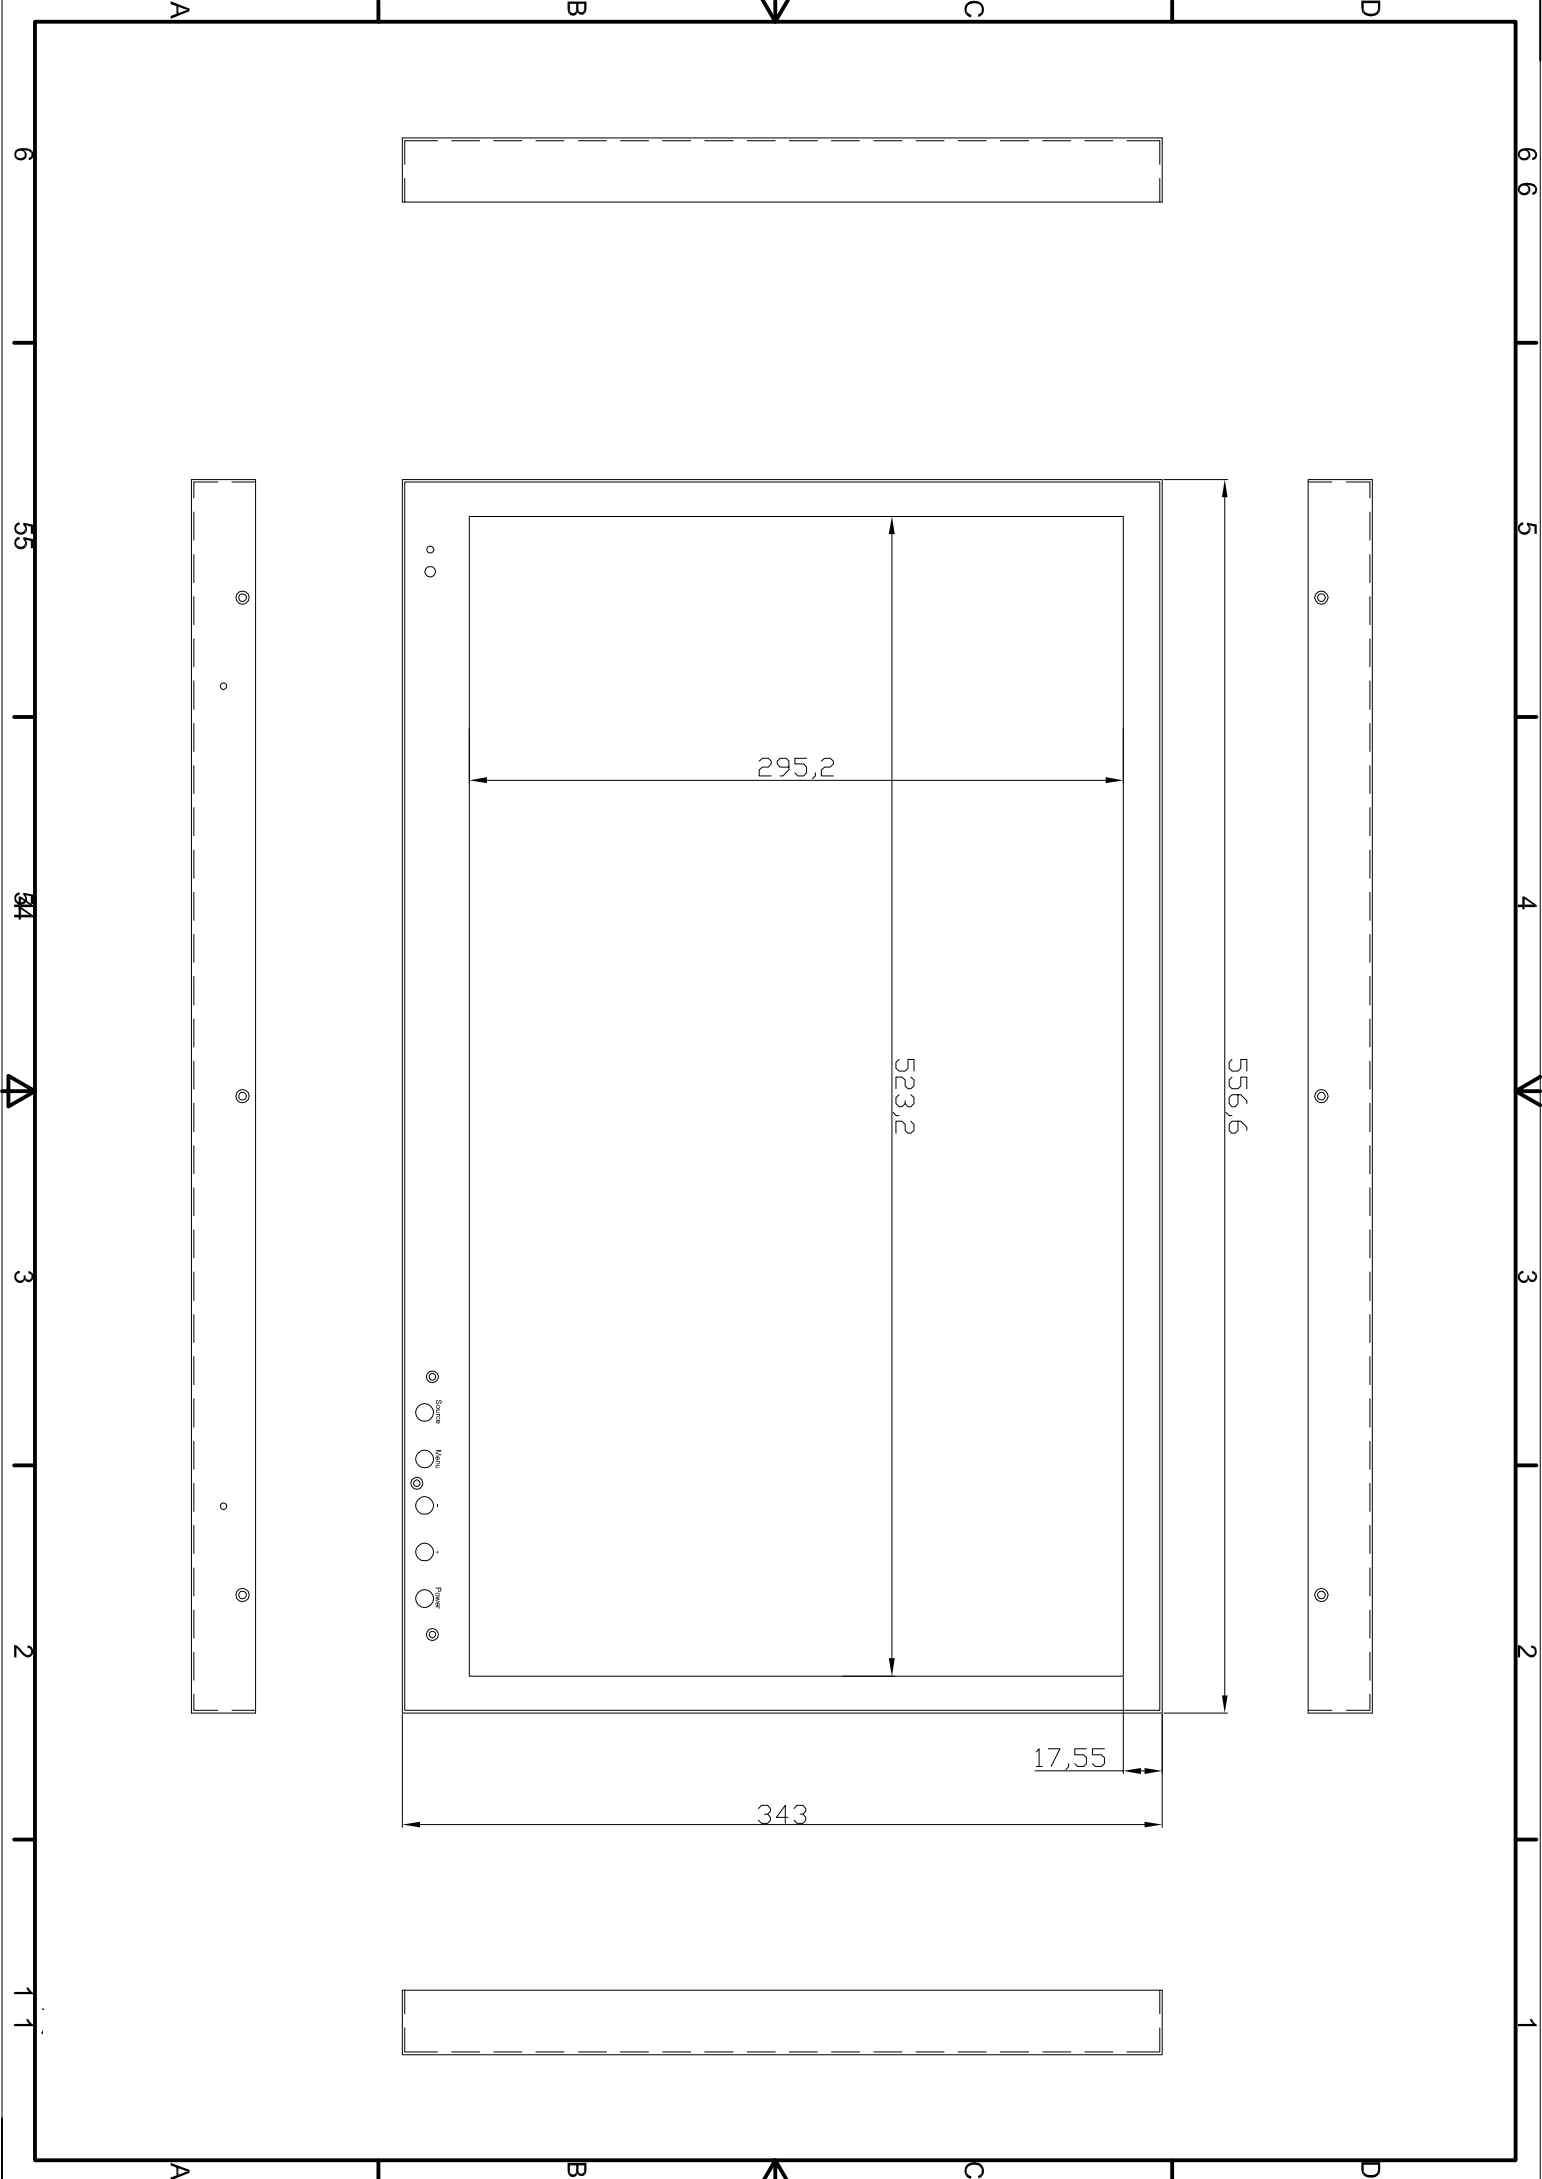

A

B

C

D

6

6

55

5

34

4

3

3

2

2

1

1

⊙

◦

⊙

◦

⊙

◦

◦

⊙

⊙

⊙

⊙

⊙

⊙

⊙

⊙

⊙

⊙

295,2

523,2

556,5

343

17,55

A

B

C

D