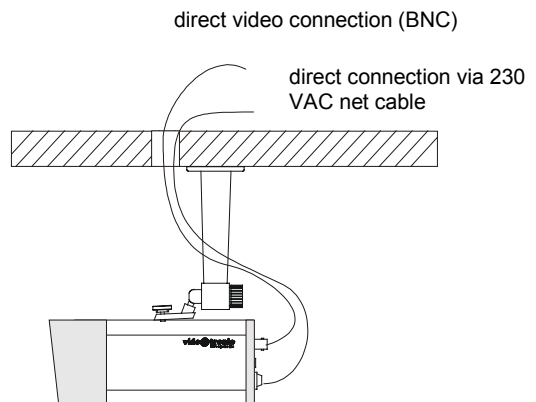

Complete Camera

Technical Specifications

videotronic infosystems' complete cameras for indoor applications

Type	Application	Specifications	Lens
B/W indoors			
561012 SWI-1012/2,8-5,8	standard indoor applications	570 TV lines b/w, 12 VDC	integrated 2.8-5.8 mm DC vari-focal lens
561230 SWI-1230/2,8-5,8	standard indoor applications	570 TV lines b/w, 230 VAC	integrated 2.8-5.8 mm DC vari-focal lens
Colour indoors			
578101 FI-1012/2,8-5,8	standard indoor applications	480 TV lines colour, 12 VDC	integrated 2.8-5.8 mm DC vari-focal lens
578123 FI-1230/2,8-5,8	standard indoor applications	480 TV lines colour, 230 VAC	integrated 2.8-5.8 mm DC vari-focal lens
578527 HQ-IDC-21012P	backlight indoor applications UVV Kassen	470 TV lines colour, 12 VDC	integrated 3.7-85.1 mm (23 x zoom + 10 x digital) AI motorzoom lens

System Drawing

© videotronic infosystems gmbh, Germany 03/2003
Errors and omissions excepted.

Security in Focus.

videotronic®
infosystems