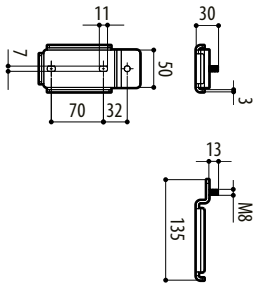

### GENERAL

In aluminium, painted with epoxypolyester powder RAL9002

For PUNTO, VERSO, VERSO COMPACT, HOV and HEG housings

When installed under the PUNTO housing, this mount is compatible only in combination with WBJA or WBMA wall brackets

## TECHNICAL DRAWINGS

*The dimensions of the drawings are in millimetres.*

OSUPPIR