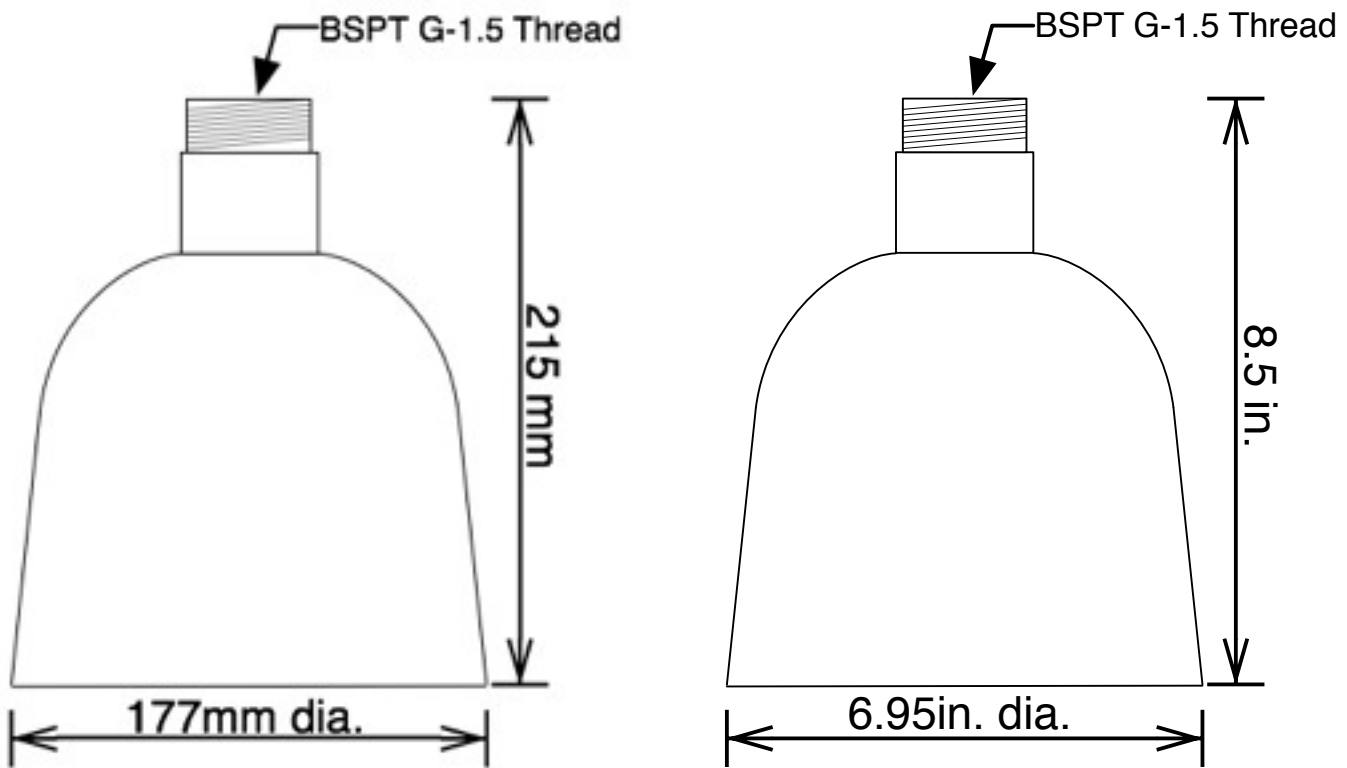

VIQ-DPC2

Dome Pendant Cap, Model 2

Material	Aluminum	
Color / Finish	Grey/beige powder coat	Approximates to Pantone 7527C
Weight	700 grams	1.5 lbs.
Outer Wall Thickness:	3.2 mm	.125 "

VIQ-DPC2 Outer Dimensions

VIQ-DPC2 view, note: lock-down screw to prevent camera removal not shown.

VIQ-DPC2 Shown with iCVR Dome camera installed.

VIQ-DPC2 Pendant Cap inside view.