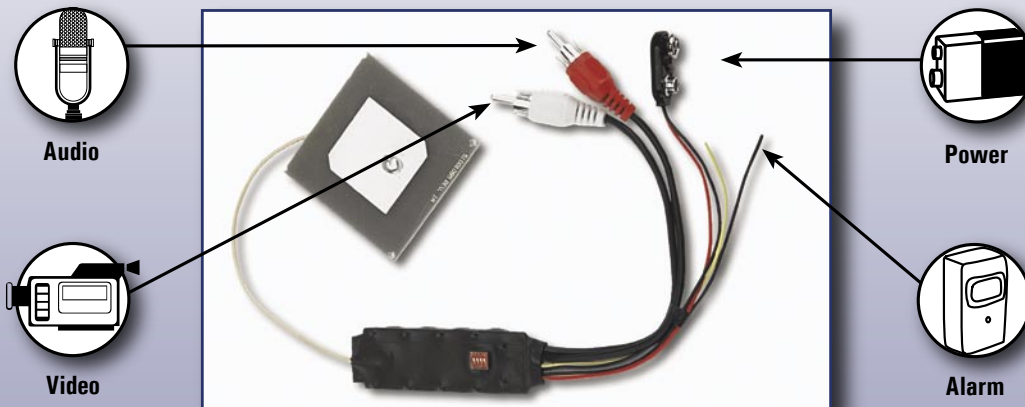

*The T-2400 Directional series is the smallest and most versatile transmitter of it's kind on the market today. With standard features including four user selectable channels, audio line level and alarm input, the multi-channel series is perfectly suited for building into custom mini camera housings and in applications where only battery use is possible.*

### ADVANTAGES

- Four user selectable channels
- Easy to use – “Plug & Play”
- Standard features include audio line level and alarm input
- Eliminates the need for cabling or trenching
- Outperforms 900MHz for use with color or high resolution cameras
- Outperforms 900MHz for outdoor long range transmission
- One Year Limited Warranty

SPECIFICATIONS	T-2440	T-2480
Operating Frequency ( 4 Channels)	2.4108 – 2.4728 GHz	2.4108 – 2.4728 GHz
Radiated Power	50 mV/m @ 3m	100 mW
Range (line-of-sight)	<b>Depends on Optional Receiver and Antenna</b>	
Antenna Type	Directional	
Video Format	NTSC or PAL	
Video Connector	RCA male @ 75 OHMS– 1 Volt Peak to Peak	
Audio Connector	RCA male @ 600 OHMS– 1 Volt Peak to Peak	
Alarm Input Connector	Bare leads – Norm Closed	
Temperature Range	-30°F – 170°F	
Power Supply Included	8 – 14 VDC – Polarity Protected	
Current Consumption:	45 mA @ 12VDC	95 mA @ 12VDC
Dimensions	1" x 2.5" x 0.25"	
Weight	37g or 1.3oz	
FCC / IC Approved	YES	Part 90 Available

## KIT INCLUDES

- Mini Video Transmitter
- 12 VDC power supply
- AA battery pack holder
- One Year Limited Warranty

*Requires Optional Receiver and Not Included*