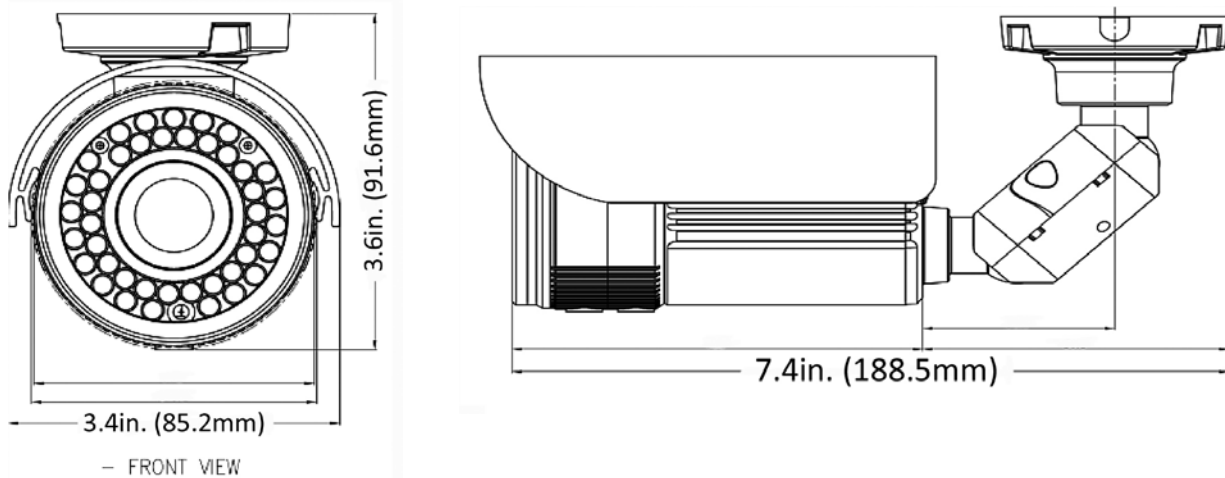

Controls and Connectors

External Controls:	LED: status. Reset Button: sets factory defaults. Focus, Zoom: control knobs on non-motorized lens versions
Connectors:	Power: 12 VDC/24 VAC: RCA jack; PoE/Network: RJ-45 CAT 5. Alarm In/Out: AMP. Audio In and Out: jack (Alarm Input, dry contact; Alarm Output, direct maximum load of 60 VDC/120 VAC @ 2A; external relay requires installation of diode. Audio Out requires external amplifier). Local Storage: Micro SD card slot. Composite output provided for installation (NTSC/PAL selectable).

Dimensional Drawing

Resolution	Description	Model Number
SD resolution (0.3 megapixel)	3.3 - 12 mm autoiris varifocal lens	V960B-IR312
720p resolution (1.3 megapixel)	3.3 - 12 mm remote zoom and focus	V961B-IR312M
1080p resolution (2 megapixel)	3.3 - 12 mm remote zoom and focus	V962B-IR312M
1080p resolution (2 megapixel)	9 - 22 mm remote zoom and focus	V962B-IR922M

Model Descriptions