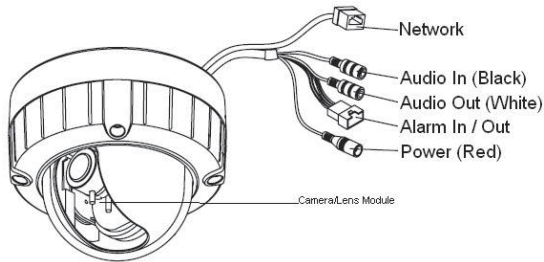

Controls and Connectors

External Controls:	LED: status. Reset Button: sets factory defaults. Focus, Zoom: control knobs on non-motorized lens versions
Connectors:	Power: 12 VDC/24 VAC: RCA jack; PoE/Network: RJ-45 CAT 5. Alarm In/Out: AMP. Audio In and Out: jack (Alarm Input, dry contact; Alarm Output, direct maximum load of 60 VDC/120 VAC @ 2A; external relay requires installation of diode. Audio Out requires external amplifier). Local Storage: Micro SD card slot. Composite output provided for installation (NTSC/PAL selectable).

Connectors