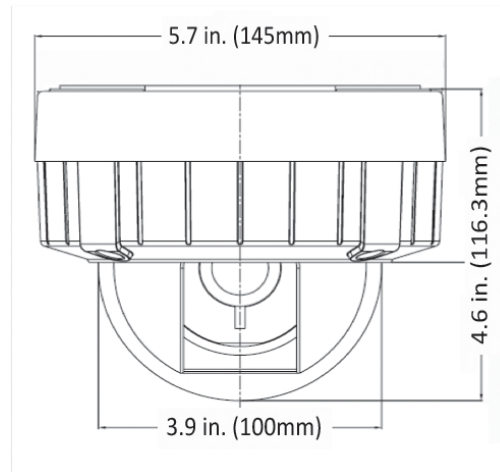

Dimensional Drawing

Resolution	Lens	Model Number
SD resolution (0.3 megapixel)	3.3 - 12 mm autoiris varifocal lens	V960D-WN312
	3.3 - 12 mm remote zoom and focus	V960D-WN312M
720p resolution (1.3 megapixel)	3.3 - 12 mm autoiris varifocal lens	V961D-WN312
	3.3 - 12 mm remote zoom and focus	V961D-WN312M
1080p resolution (2 megapixel)	3.3 - 12 mm autoiris varifocal lens	V962D-WN312
	3.3 - 12 mm remote zoom and focus	V962D-WN312M

Model Descriptions

Description	Model Number
Electrical box mounting adapter (4x4 and 2x4)	V960D-WADAPT
Conduit adapter (for use with SVFT mounts)	V960D-WCA1
Surge Protectors	Refer to datasheet

Mounting Accessories