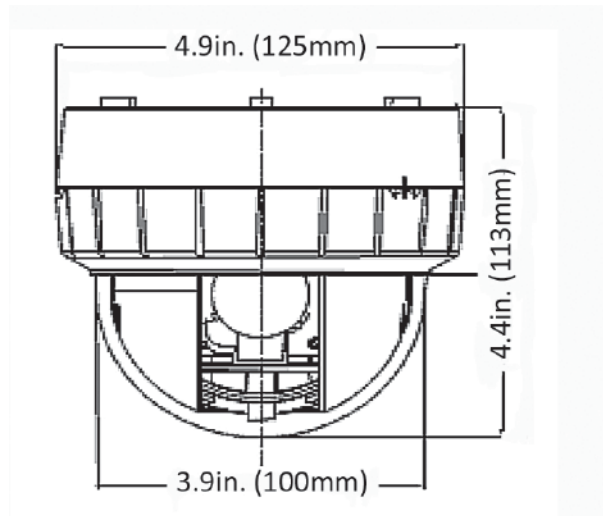

Controls and Connectors

External Controls:	LED: status. Reset Button: sets factory defaults. Focus, Zoom: control knobs on non-motorized lens versions
Connectors:	Power: 12 VDC/24 VAC: screw terminal; PoE/Network: RJ-45 CAT 5. Alarm/Audio: terminal block (Alarm Input, dry contact; Alarm Output, direct maximum load of 60 VDC/120 VAC @ 2A; external relay requires installation of diode. Audio Out requires external amplifier). Local Storage: Micro SD card slot. Composite output provided for installation (NTSC/PAL selectable).

Dimensional Drawing

Model Descriptions

Resolution	Lens	Model Number
SD resolution (0.3 megapixel)	3.3 - 12 mm autoiris varifocal lens	V960D-N312
	3.3 - 12 mm remote zoom and focus	V960D-N312M
720p resolution (1.3 megapixel)	3.3 - 12 mm autoiris varifocal lens	V961D-N312
	3.3 - 12 mm remote zoom and focus	V961D-N312M
1080p resolution (2 megapixel)	3.3 - 12 mm autoiris varifocal lens	V962D-N312
	3.3 - 12 mm remote zoom and focus	V962D-N312M

Mounting Accessories

Model Number	Description
V960-ADAPT	Adapter that allows mounting to a 4x4 electrical box
V960D-KIT	In-ceiling mounting kit