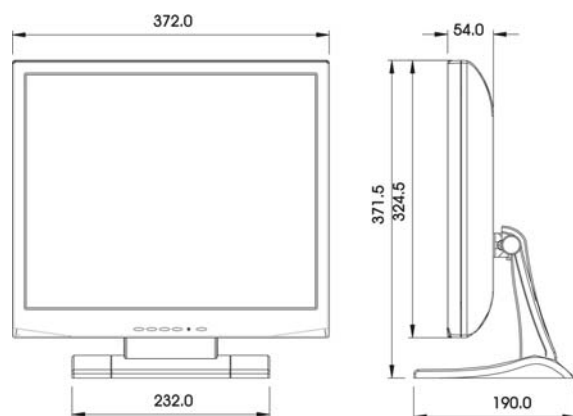

Functionalities

■ The role of monitors

Every video surveillance system is only as good as its poorest component. For instance, the expense of fitting low-level lighting and installing superior cameras will be totally wasted if the images are viewed on poor quality monitors. It is vital to choose the correct monitor for each security installation to ensure the scene being viewed is presented in the best and clearest possible way.

■ Stylish

Quality is represented in both the picture display and the stylish design. All monitors have been designed to fit in any environment, be it a security control room, a manager's office, or a reception desk.

■ Outstanding display of pictures

This range of professional quality monitors provides sharp, crisp images, particularly suited to monitoring tasks where the best picture quality and reliability are essential.

■ TFT monitors specially designed for video surveillance installations

The Siemens range of TFT monitors have been both designed and manufactured to the most exacting security specifications. These monitors are suited for brightly lit applications where rooms containing strong light require very high screen brightness, high contrast and high resolution, plus a wide viewing angle.

■ Technical data

Panel type	43 cm (17") TFT color LCD panel
Screen diagonal	43 cm
Viewable size	337.92 mm (H) x 270.33 mm (V)
Pixel pitch	0.264 mm x 0.264 mm
Angle of view	Horizontal: 85/85° (left/right) Vertical: 80/80° (up/down)
Contrast ratio	800:1
Brightness	250 cd/m²
Resolution	SXGA: 1280 x 1024 pixels
Colour depth	16.7 Mio
Response time	12 ms
Power requirements	100 – 240 V AC, 50/60 Hz
Power consumption	29 W
Dimensions (W x H x D)	372 x 374 x 190 mm (with base) 372 x 325 x 54 mm (no base)
Weight	3.80 kg
PC connector	DVI-I
Frequency	Horizontal: 31 – 80 kHz Vertical: 50 – 75 Hz
Video standard	PAL/NTSC (composite video)