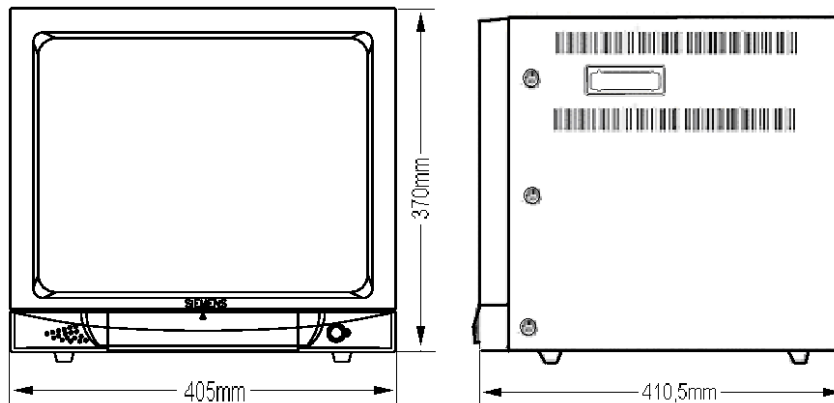

17" (44cm) Colour Video Monitor

CMCC1725

-
- High Performance
 - Unique Siemens design
 - Corporate Design product.
 - A range that meets requirements of middle and standard range applications
 - NTSC / PAL auto-sensing
 - CE & UL Approval
 - A simple colour solution

Dimension drawings

Technical data

Specifications

TV Standard	PAL / NTSC (automatic scanning)
Cathode Ray Tube	Visible approx. 17" or 44cm
Horizontal resolution	≥ 700 lines
H/V frequency	15.625 kHz/50 Hz (PAL) or 15.750 kHz/60Hz (NTSC)
Video input signal	1Vp-p
Video input	Two (looping BNC)
Video termination	High impedance or 75Ω termination switches on rear panel
Audio input	Two (looping RCA)
Y/C input	One (looping Din 4Pin)
Power Switch	On/Off push button
Contrast control	Rotary potentiometer
Brightness control	Rotary potentiometer
Colour control	Rotary potentiometer
Sharpness control	Rotary potentiometer
Volume control	Rotary potentiometer
Tint control	Rotary potentiometer (NTSC only)
Linearity	H: 10% V: 10%
Temperature range	Operation 0°C-50°C
Humidity range	Operation 10%-85%
Case material	Steel
Unit dimensions	405mmx370mmx410,5mm (15,9"x14,6"x16.4")
Electrical	
Input voltage	100VAC-240VAC 50Hz-60Hz
Power consumption	72W
Approvals	
UL Approval	UL60950
FCC Approval	FCC part 15, Subpart B
CE Approval	EN 55022:1998, EN 61000-3-2:2000
Order Information	
Colour video monitor 17" / 44cm	2GF3134-8AA
CCMC1725	