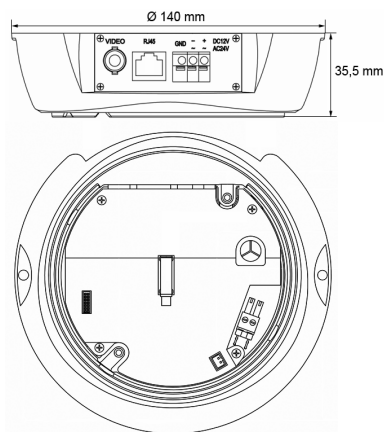

Video streaming

The digital video streams can be saved directly using the digital video recorder SISTORE MX (from version V2.50).

Dimensions / View of IP module mounted to indoor dome camera

IP module mounted to indoor dome camera

Technical data

Video standards	CCIR / EIA / PAL / NTSC, selectable
Electrical supply	12 V DC/24 V AC
Power requirement	max. 6.0 VA
Operating temperature range	-10 – +45 °C, max. relative humidity 90%
Storage temperature range	-20° – +60°C
Dimensions (H x Ø)	35.5 x 140 mm
Weight	400 g
Material	aluminium
System requirements	all systems, which feature TCP/IP network functions and provide an http browser (Microsoft Internet Explorer from version 5.5 with Java plug-in or Mozilla or Netscape from version 7.0)
Protocols	ARP, BOOTP/DHCP, TCP/IP, HTTP, ICMP, SNMP, FTP and DNS
Installation	IP address configurable via ARP, BOOTP/DHCP, connection to twisted-pair RJ45 Ethernet.
Network connection	10baseT Ethernet or 100baseTX Fast Ethernet, auto-sensing, full/half duplex
Image formats	<ul style="list-style-type: none"> ● QCIF (176x144) ● CIF (352x288) ● 4CIF (704x576) (interlaced)
Image transmission	motion JPEG (multipart/x-mixed-replace content type), user configurable JPEG single image frame quality, streaming up to 25 images per second with QCIF and CIF or up to 10 images per second with 4CIF
Users	max. 20 users simultaneously with decreasing frame rate
Security	separate passwords for image access and system configuration
Hardware	8 MB RAM, 16 MB flash ROM