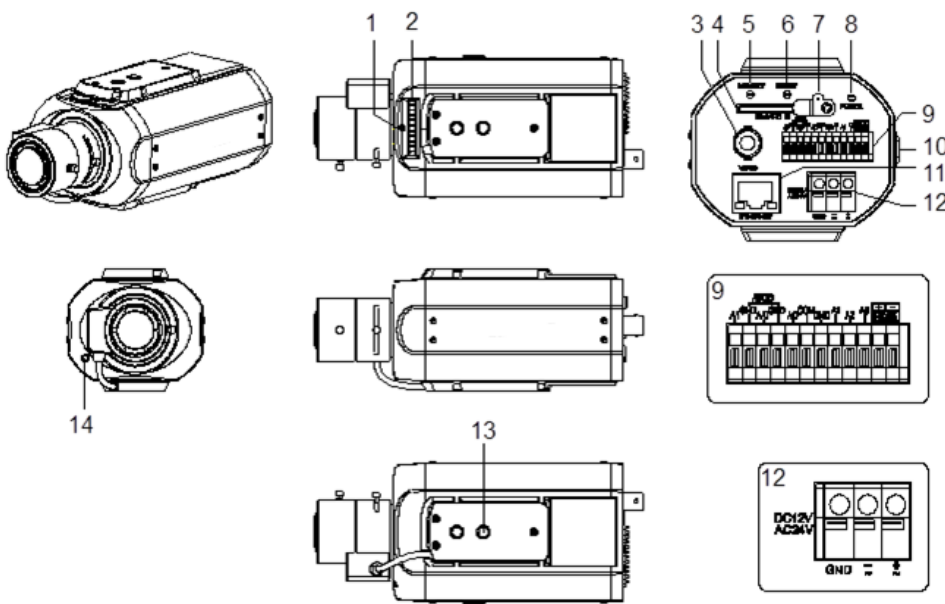

# CCMW3025

3 MP Full HD Wide Dynamic IP Camera H.264, MJPEG

**VANDERBILT**

The 3 MP full-HD IP camera combines the requirements of classic analogue CCTV cameras with the high performance, flexibility and IT security of a modern video-over-IP device. Thanks to hybrid technology, this camera allows the upgrade of existing video installations to state-of-the-art IP systems. The camera CCMW3025 includes a back-focus adjustment algorithm that simplifies the setup of lens back-focus to ensure crisp video pictures day and night. Thanks to the H.264 and MJPEG triple streaming functionality and the state-of-the-art ONVIF compatibility, this camera can be easily integrated into 3rd party systems. The compact design and the available range of accessories is an ideal fit even for stylish environments.

## Key features include:

- Simultaneous H.264 and MJPEG encoding
- Up to 3 MP resolution supporting full HD 1080p
- Hybrid video: CVBS: up to 480 TVL (PAL / NTSC switchable)
- Bidirectional monaural audio
- ONVIF protocol support (Streaming Profile S compliant)
- D/N with mechanical IR-cut filter
- Digital WDR functionality 57 dB
- Excellent low-light sensitivity
- Basic motion detection and tamper alarm
- Support SDXC up to 128 GB for local alarm recording (4 GB incl.)
- 4 user-definable privacy zones
- 12 V DC / 24 V AC and PoE power supply

Legend	
1	Back-focus locking screw
2	Back-focus adjustment ring
3	BNC connector
4	SD card slot
5	Default button
6	Reset button
7	SD card protection
8	Power indicator
9	Digital I/O terminal
10	Iris connector
11	RJ45 Ethernet connector
12	DC12V / AC24V power terminal
13	1/3-inch 20 UNC female thread
14	Microphone

<b>I/O connector</b>	
Power In	2-pin screw type terminal block
Network port	RJ45 with LEDs
Audio IN/OUT	Spring-type terminal block
Alarm I/O	Spring-type terminal block
Video port	2-pin video connector
<b>Mechanical</b>	
Dimensions (Ø x H)	132 x 72 x 63 mm
Weight	420 g