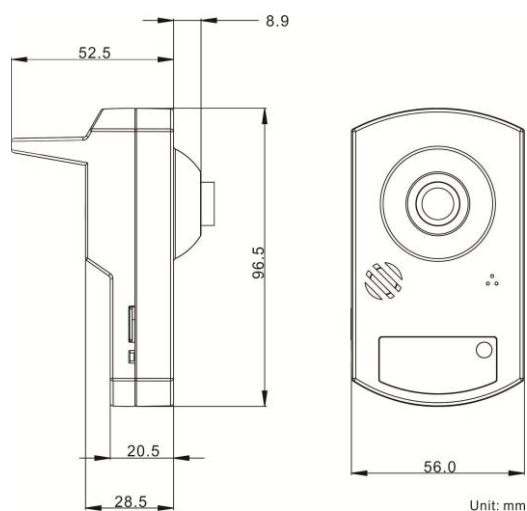

CCMS2010-IR CCMS2010-IRW

2 Megapixel Compact IP Camera with integrated IR illumination, PoE and WIFI models

CCMS2010-IR
CCMS2010-IRW

The new Siemens IP camera incorporates many advanced features to match security requirements of today by combining both low light performance and clarity with its ultra-compact size. Flexible installation is achievable with WiFi and LAN (PoE), as well as Onvif compatibility, whilst integrated IR-illumination ensures the best possible image quality for every application. Designed to support our SPC intruder detection systems, this 2MP, Full-HD quad streaming camera complements our IP portfolio as an easy-to-use networkable indoor device.

- 2-Megapixel Sensor (1/2.7")
- Integrated IR illumination
- D/N with mechanical IR-cut filter
- Built-in Microphone and loudspeaker
- Full HD 1080p @ >25fps
- Quad streams H264/MJPEG
- Simultaneous H.264 and MJPEG encoding
- Wide angle lens for optimum view (2.8mm)
- Compatible with Siemens SPC intrusion system for pre/post alarm recording
- PoE and WIFI models
- ONVIF protocol support (Streaming Profile S compliant)
- Basic motion detection and tamper alarm
- Support micro SD up to 32 GB (4GB included)
- Power supply & Camera Bracket included

| | CCMS2010-IR | CCMS2010-IRW |
|-----------------------|------------------------------------|---------------------------------------|
| Ethernet Connector | RJ-45 | N/A |
| General | | |
| Power Adapter | 12 VDC Adapter provided in the box | USB power adapter provided in the box |
| Operating Temperature | -10°C ~ 50°C | |
| Humidity | 10% ~ 90%, No Condensation | |
| Dimension (W x H x D) | 56 x 96.5 x 61.40 mm | |
| Weight | 120 g | |
| Power Source | PoE / DC 12V | 1A USB Adapter 5V |
| Power Consumption | < 4W | |
| Approval | CE | |