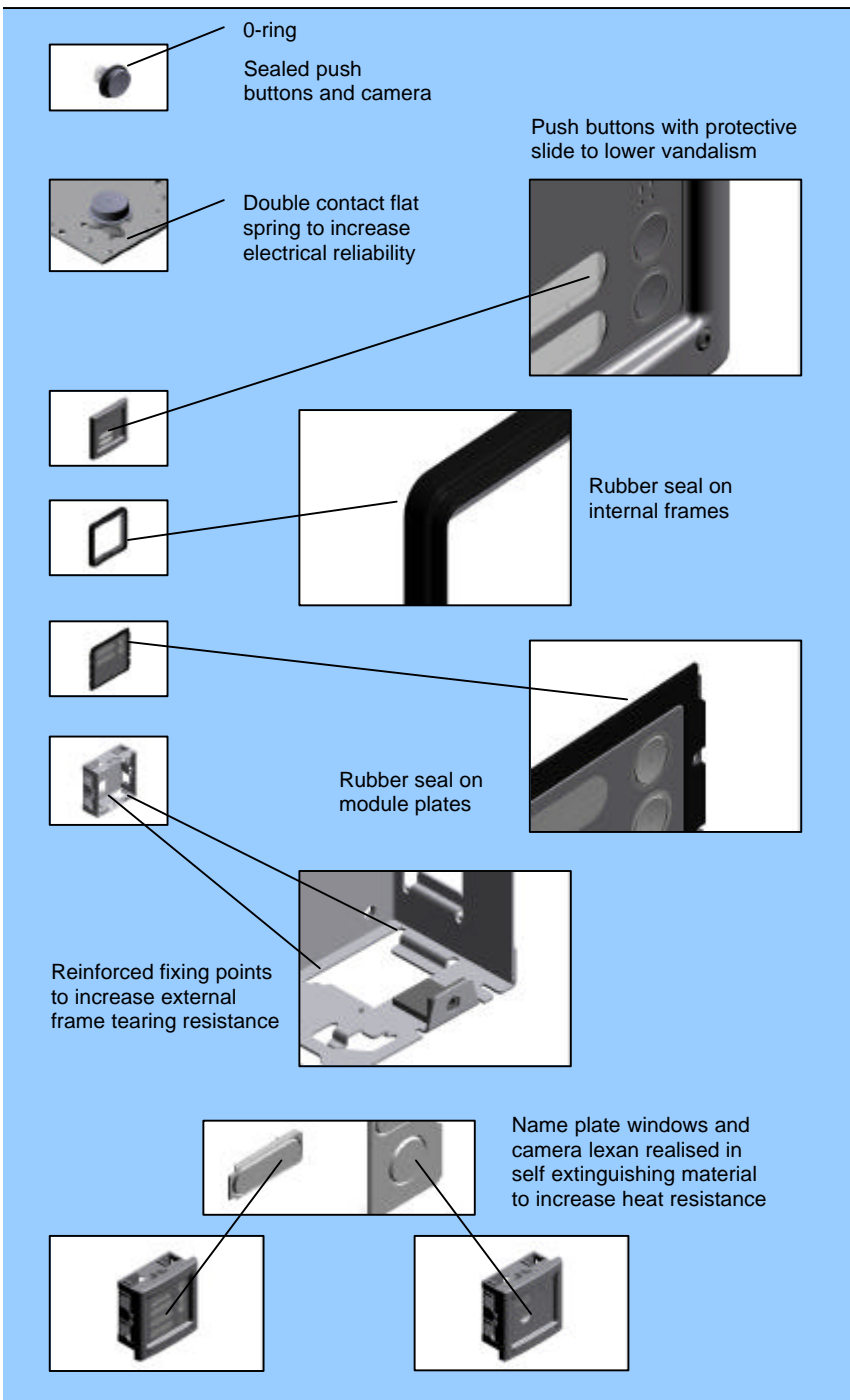

K-Steel modular vandal resistant

Features:

- Attractively styled 'Off the Self' robust modular stainless steel entrance panel with security fixings.
- Back-lit buttons and nameplates.
- Camera Module with CCD 1/3" B/W Pan and Tilt camera with built-in infrared illumination.
- Modularity and adaptability ideal for both audio 4+'n', '1+1' and coax, 5-wire monochrome video systems.
- Cover frames available in polished stainless steel, blue stainless steel and brass finish with Physical Vapour Deposition (PVD).
- Integrated K-Steel coded access keypad with back-lit numbered push buttons.

Distributed by: