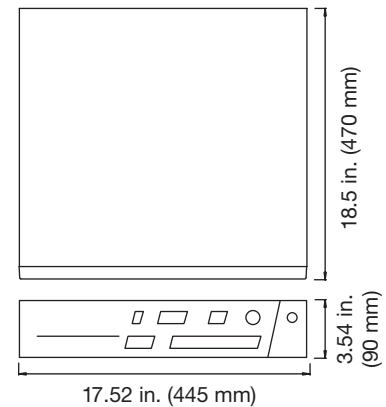

Dimensional Diagram

Ordering Information

TVR-4208-2T	TruVision DVR 42, 960H H.264, 8-Channels, DVD/CD, 2TB Storage
TVR-4208-4T	TruVision DVR 42, 960H H.264, 8-Channels, DVD/CD, 4TB Storage
TVR-4216-2T	TruVision DVR 42, 960H H.264, 16-Channels, DVD/CD, 2TB Storage
TVR-4216-4T	TruVision DVR 42, 960H H.264, 16-Channels, DVD/CD, 4TB Storage
TVR-4216-8T	TruVision DVR 42, 960H H.264, 16-Channels, DVD/CD, 8TB Storage
TVR-4216-12T	TruVision DVR 42, 960H H.264, 16-Channels, DVD/CD, 12TB Storage