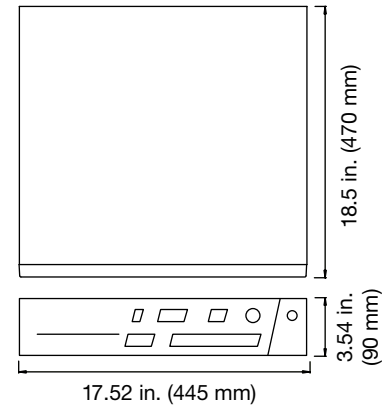

Dimensional Diagram

Ordering Information

TVR-4108-2T	TruVision DVR 41, H.264, 8 ch, DVD/CD, 2 TB Storage
TVR-4108-4T	TruVision DVR 41, H.264, 8 ch, DVD/CD, 4 TB Storage
TVR-4116-2T	TruVision DVR 41, H.264, 16 ch, DVD/CD, 2 TB Storage
TVR-4116-4T	TruVision DVR 41, H.264, 16 ch, DVD/CD, 4 TB Storage
TVR-4116-8T	TruVision DVR 41, H.264, 16 ch, DVD/CD, 8 TB Storage
TVR-4116-12T	TruVision DVR 41, H.264, 16 ch, DVD/CD, 12 TB Storage

TruVision™ DVR 41 storage tables

16-Channel Models

Storage	30 Days			60 Days			90 Days		
	CIF	2CIF	4CIF	CIF	2CIF	4CIF	CIF	2CIF	4CIF
2TB HDD	15 fps	8 fps	4 fps	6 fps	4 fps	2 fps	4 fps	2 fps	1 fps
4TB HDD	30 fps	18 fps	10 fps	12 fps	8 fps	4 fps	10 fps	6 fps	2 fps
8TB HDD	30 fps	30 fps	30 fps	30 fps	18 fps	10 fps	20 fps	12 fps	6 fps
12TB HDD	30 fps	30 fps	30 fps	30 fps	22 fps	15 fps	30 fps	18 fps	10 fps

8-Channel Models

Storage	30 Days			60 Days			90 Days		
	CIF	2CIF	D1	CIF	2CIF	D1	CIF	2CIF	D1
2TB HDD	30 fps	18 fps	10 fps	15 fps	8 fps	4 fps	10 fps	6 fps	2 fps
4TB HDD	30 fps	30 fps	22 fps	30 fps	18 fps	10 fps	20 fps	12 fps	6 fps

Storage table assumes continuous recording for all cameras at highest quality setting in NTSC video format (with audio recording off). Actual storage and frames per second (fps) may vary by application, camera type, and environmental conditions.

interlogix.com

Specifications subject to change without notice.

© 2012 Interlogix.

All rights reserved.

Interlogix is part of UTC Climate, Controls & Security, a unit of United Technologies Corporation.

208-3555 2012/12 (71527)