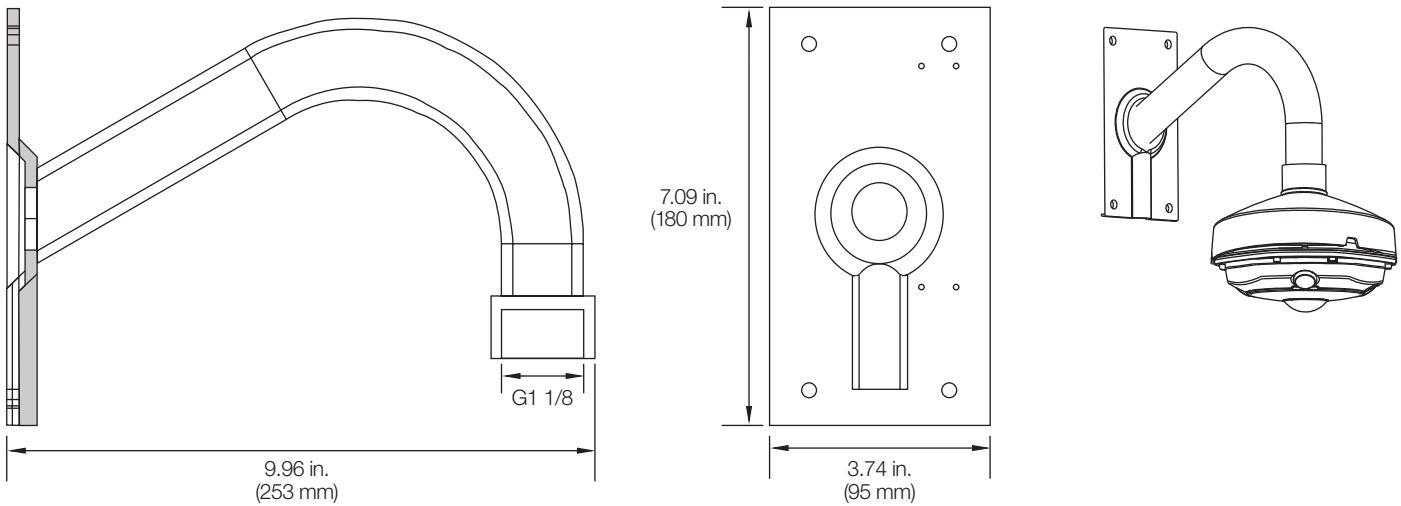

Indoor Camera

Ø6.57 in.
Ø167 mm

1.77 in.
(45 mm)

TVF-BBM

Ø6.59 in.
Ø167.5 mm

7.57 in.
(192.3 mm)

1.65 in.
(42 mm)

TVF-WBM

Ø6.59 in.
Ø167.5 mm

1.92 in.
(48.7 mm)

TVF-CBM

Ø7.04 in.
Ø178.7 mm

3.37 in.
(85.5 mm)

G1

TVD-SNB

TVD-PPB

Bracket Specifications

SKU	Dimensions	Weight
TVD-SNB	9.96 x 3.74 x 7.09 in. (253 x 95 x 180 mm)	1.1 lbs. (490g)
TVD-PPB	Ø 5.91 x 21.14 in. (Ø 150 x 537 mm)	2.58 lbs. (1169g)
TVF-BBM	Ø 6.59 x 1.65 in. (Ø 167.5 x 42 mm)	.75 lbs. (337.5g)
TVF-WBM	Ø 6.59 x 1.92 in. (Ø 167.5 x 48.7 mm)	.67 lbs. (304.5g)
TVF-CBM	Ø 7.04 x 3.37 in. (Ø 178.7 x 85.5 mm)	1.2 lbs. (542g)