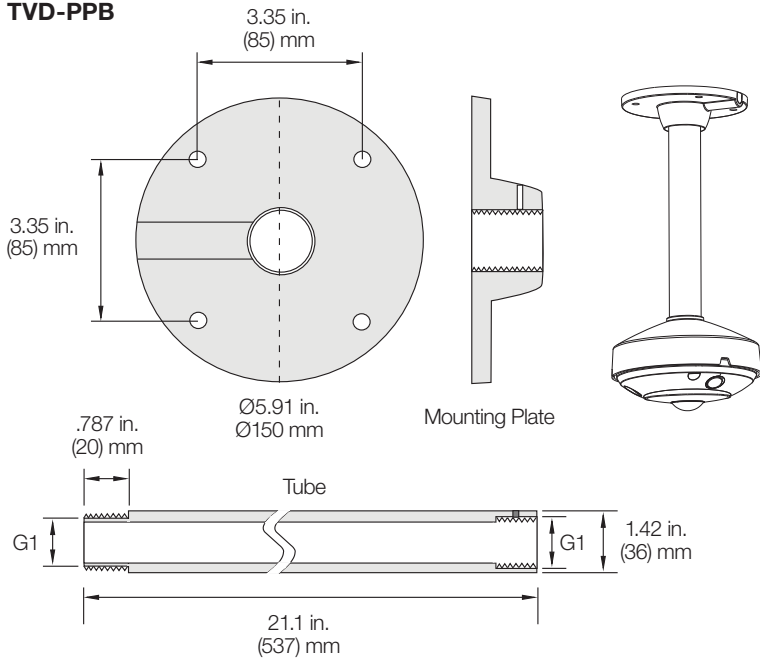

Indoor Camera

Ø6.57 in.
Ø167 mm

1.77 in.
(45 mm)

TVF-BBM

Ø6.59 in.
Ø167.5 mm

7.57 in.
(192.3 mm)

1.65 in.
(42 mm)

TVF-WBM

Ø6.59 in.
Ø167.5 mm

1.92 in.
(48.7 mm)

TVF-CBM

Ø7.04 in.
Ø178.7 mm

3.37 in.
(85.5 mm)

G1

TVD-SNB

TVD-PPB

Bracket Specifications

SKU	Dimensions	Weight
TVD-SNB	9.96 x 3.74 x 7.09 in. (253 x 95 x 180 mm)	1.1 lbs. (490g)
TVD-PPB	Ø 5.91 x 21.14 in. (Ø 150 x 537 mm)	2.58 lbs. (1169g)
TVF-BBM	Ø 6.59 x 1.65 in. (Ø 167.5 x 42 mm)	.75 lbs. (337.5g)
TVF-WBM	Ø 6.59 x 1.92 in. (Ø 167.5 x 48.7 mm)	.67 lbs. (304.5g)
TVF-CBM	Ø 7.04 x 3.37 in. (Ø 178.7 x 85.5 mm)	1.2 lbs. (542g)

Pipe Threading Information

Pipe thread size	Threads (in.)	Pitch (mm)	Thread major diameter		Corresponding pipe				Tapping drill size (mm) BSPF (g)
			(mm)	(in.)	DN	OD (mm)	OD (in.)	Thickness (mm)	
G1	11	2.309	33.249	1.309	25	33.7	1.33	3.2	30.75