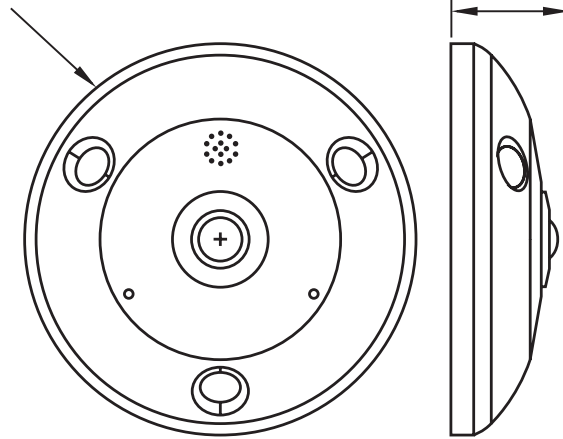

3MPx

- 1/3" progressive scan CMOS
- Streaming up to 2048 x 1536
- 120dB WDR

6MPx

- 1/1.8" progressive scan CMOS
- Streaming up to 3072 x 2048

Dimensional Diagrams

Outdoor Camera

Ø6.57 in.
Ø167 mm

1.77 in.
(45 mm)

Indoor Camera

Ø6.57 in.
Ø167 mm

1.77 in.
(45 mm)

TVF-BBM

Ø6.59 in.
Ø167.5 mm

7.57 in.
(192.3 mm)

1.65 in.
(42 mm)

TVF-WBM

Ø6.59 in.
Ø167.5 mm

1.92 in.
(48.7 mm)

TVF-CBM

Ø7.04 in.
Ø178.7 mm

3.37 in.
(85.5 mm)

G1

TVD-SNB

TVD-PPB

Bracket Specifications

SKU	Dimensions	Weight
TVD-SNB	9.96 x 3.74 x 7.09 in. (253 x 95 x 180 mm)	1.1 lbs. (490g)
TVD-PPB	Ø 5.91 x 21.14 in. (Ø 150 x 537 mm)	2.58 lbs. (1169g)
TVF-BBM	Ø 6.59 x 1.65 in. (Ø 167.5 x 42 mm)	.75 lbs. (337.5g)
TVF-WBM	Ø 6.59 x 1.92 in. (Ø 167.5 x 48.7 mm)	.67 lbs. (304.5g)
TVF-CBM	Ø 7.04 x 3.37 in. (Ø 178.7 x 85.5 mm)	1.2 lbs. (542g)