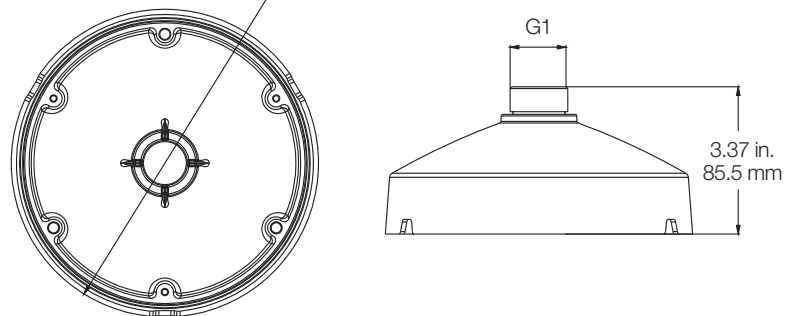

3MPx

- 1/3" progressive scan CMOS
- Streaming up to 2048 x 1536
- 120dB WDR

6MPx

- 1/1.8" progressive scan CMOS
- Streaming up to 3072 x 2048

Dimensional Diagrams

Outdoor Camera

Ø6.57 in.
Ø167 mm

1.77 in.
(45 mm)

Indoor Camera

Ø6.57 in.
Ø167 mm

1.77 in.
(45 mm)

TVF-BBM

Ø6.59 in.
Ø167.5 mm

7.57 in.
(192.3 mm)

1.65 in.
(42 mm)

TVF-WBM

Ø6.59 in.
Ø167.5 mm

1.92 in.
(48.7 mm)

TVF-CBM

Ø7.04 in.
Ø178.7 mm

3.37 in.
(85.5 mm)

G1

TVD-SNB

TVD-PPB

Bracket Specifications

SKU	Dimensions	Weight
TVD-SNB	9.96 x 3.74 x 7.09 in. (253 x 95 x 180 mm)	1.1 lbs. (490g)
TVD-PPB	Ø 5.91 x 21.14 in. (Ø 150 x 537 mm)	2.58 lbs. (1169g)
TVF-BBM	Ø 6.59 x 1.65 in. (Ø 167.5 x 42 mm)	.75 lbs. (337.5g)
TVF-WBM	Ø 6.59 x 1.92 in. (Ø 167.5 x 48.7 mm)	.67 lbs. (304.5g)
TVF-CBM	Ø 7.04 x 3.37 in. (Ø 178.7 x 85.5 mm)	1.2 lbs. (542g)