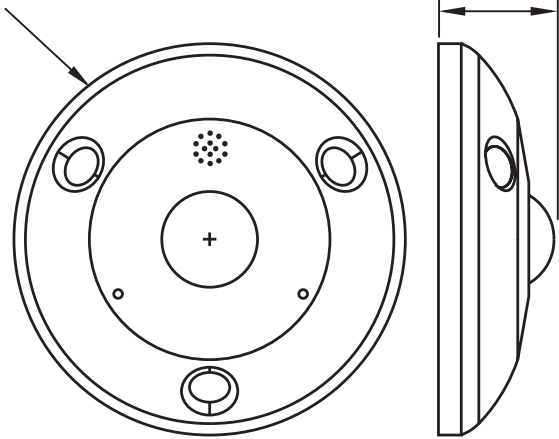

3MPx

- 1/3" progressive scan CMOS
- Streaming up to 2048 x 1536
- 120dB WDR

6MPx

- 1/1.8" progressive scan CMOS
- Streaming up to 3072 x 2048

Dimensional Diagrams

Outdoor Camera

Ø6.57 in.
Ø167 mm

1.77 in.
(45 mm)

Indoor Camera

Ø6.57 in.
Ø167 mm

1.77 in.
(45 mm)

TVF-BBM

Ø6.59 in.
Ø167.5 mm

7.57 in.
(192.3 mm)

1.65 in.
(42 mm)

TVF-WBM

Ø6.59 in.
Ø167.5 mm

1.92 in.
(48.7 mm)

TVF-CBM

Ø7.04 in.
Ø178.7 mm

3.37 in.
(85.5 mm)

G1

TVD-SNB

TVD-PPB

Bracket Specifications

SKU	Dimensions	Weight
TVD-SNB	9.96 x 3.74 x 7.09 in. (253 x 95 x 180 mm)	1.1 lbs. (490g)
TVD-PPB	Ø 5.91 x 21.14 in. (Ø 150 x 537 mm)	2.58 lbs. (1169g)
TVF-BBM	Ø 6.59 x 1.65 in. (Ø 167.5 x 42 mm)	.75 lbs. (337.5g)
TVF-WBM	Ø 6.59 x 1.92 in. (Ø 167.5 x 48.7 mm)	.67 lbs. (304.5g)
TVF-CBM	Ø 7.04 x 3.37 in. (Ø 178.7 x 85.5 mm)	1.2 lbs. (542g)