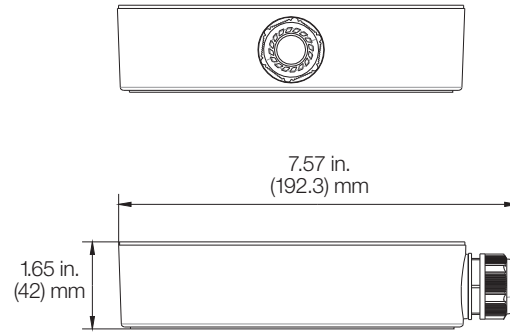

3MPx

- 1/3" progressive scan CMOS
- Streaming up to 2048 x 1536
- 120dB WDR

6MPx

- 1/1.8" progressive scan CMOS
- Streaming up to 3072 x 2048

Dimensional Diagrams

Outdoor Camera

Ø6.57 in.
Ø167 mm

1.77 in.
(45 mm)

Indoor Camera

Ø6.57 in.
Ø167 mm

1.77 in.
(45 mm)

TVF-BBM

Ø6.59 in.
Ø167.5 mm

7.57 in.
(192.3 mm)

1.65 in.
(42 mm)

TVF-WBM

Ø6.59 in.
Ø167.5 mm

1.92 in.
(48.7 mm)

TVF-CBM

Ø7.04 in.
Ø178.7 mm

3.37 in.
(85.5 mm)

G1

TVD-SNB

TVD-PPB

Bracket Specifications

SKU	Dimensions	Weight
TVD-SNB	9.96 x 3.74 x 7.09 in. (253 x 95 x 180 mm)	1.1 lbs. (490g)
TVD-PPB	Ø 5.91 x 21.14 in. (Ø 150 x 537 mm)	2.58 lbs. (1169g)
TVF-BBM	Ø 6.59 x 1.65 in. (Ø 167.5 x 42 mm)	.75 lbs. (337.5g)
TVF-WBM	Ø 6.59 x 1.92 in. (Ø 167.5 x 48.7 mm)	.67 lbs. (304.5g)
TVF-CBM	Ø 7.04 x 3.37 in. (Ø 178.7 x 85.5 mm)	1.2 lbs. (542g)