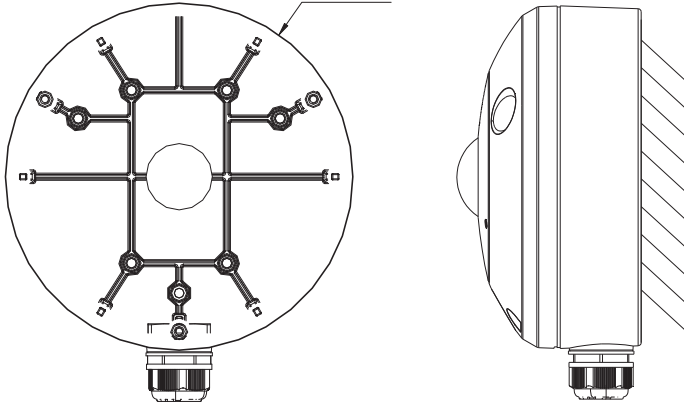

Indoor Camera

Ø6.57 in.
Ø167 mm

1.77 in.
(45 mm)

TVF-BBM

Ø6.59 in.
Ø167.5 mm

7.57 in.
(192.3 mm)

1.65 in.
(42 mm)

TVF-WBM

Ø6.59 in.
Ø167.5 mm

1.92 in.
(48.7 mm)

TVF-CBM

Ø7.04 in.
Ø178.7 mm

3.37 in.
(85.5 mm)

G1

TVD-SNB

TVD-PPB

Bracket Specifications

SKU	Dimensions	Weight
TVD-SNB	9.96 x 3.74 x 7.09 in. (253 x 95 x 180 mm)	1.1 lbs. (490g)
TVD-PPB	Ø 5.91 x 21.14 in. (Ø 150 x 537 mm)	2.58 lbs. (1169g)
TVF-BBM	Ø 6.59 x 1.65 in. (Ø 167.5 x 42 mm)	.75 lbs. (337.5g)
TVF-WBM	Ø 6.59 x 1.92 in. (Ø 167.5 x 48.7 mm)	.67 lbs. (304.5g)
TVF-CBM	Ø 7.04 x 3.37 in. (Ø 178.7 x 85.5 mm)	1.2 lbs. (542g)