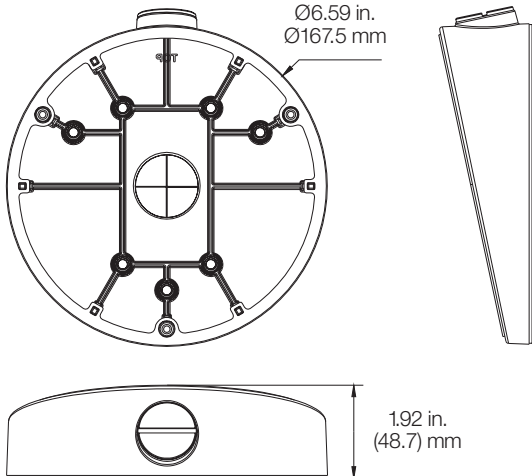

3MPx

- 1/3" progressive scan CMOS
- Streaming up to 2048 x 1536
- 120dB WDR

6MPx

- 1/1.8" progressive scan CMOS
- Streaming up to 3072 x 2048

Dimensional Diagrams

Outdoor Camera

Ø6.57 in.
Ø167 mm

1.77 in.
(45 mm)

Indoor Camera

Ø6.57 in.
Ø167 mm

1.77 in.
(45 mm)

TVF-BBM

Ø6.59 in.
Ø167.5 mm

7.57 in.
(192.3 mm)

1.65 in.
(42 mm)

TVF-WBM

Ø6.59 in.
Ø167.5 mm

1.92 in.
(48.7 mm)

TVF-CBM

Ø7.04 in.
Ø178.7 mm

3.37 in.
(85.5 mm)

G1

TVD-SNB

TVD-PPB

Bracket Specifications

SKU	Dimensions	Weight
TVD-SNB	9.96 x 3.74 x 7.09 in. (253 x 95 x 180 mm)	1.1 lbs. (490g)
TVD-PPB	Ø 5.91 x 21.14 in. (Ø 150 x 537 mm)	2.58 lbs. (1169g)
TVF-BBM	Ø 6.59 x 1.65 in. (Ø 167.5 x 42 mm)	.75 lbs. (337.5g)
TVF-WBM	Ø 6.59 x 1.92 in. (Ø 167.5 x 48.7 mm)	.67 lbs. (304.5g)
TVF-CBM	Ø 7.04 x 3.37 in. (Ø 178.7 x 85.5 mm)	1.2 lbs. (542g)