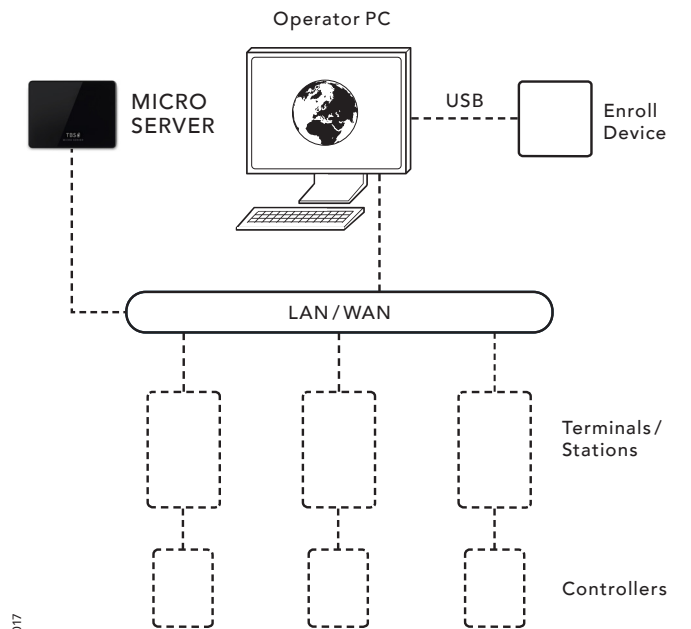

MICRO SERVER

Highly compact biometric server, the heart of the Small Enterprise Solution, pre-installed and pre-configured.

- Automatically connects up to five TBS devices
- Synchronizes all data in the system
- Easy mounting and wiring

MICRO SERVER

Wall mount

Touchless Biometric Systems AG
Rietbrunnen 2
8808 Pfäffikon SZ
Switzerland
tbs@tbs-biometrics.com
www.tbs-biometrics.com