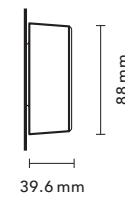

MICRO SERVER

Highly compact biometric server, the heart of the Small Enterprise Solution, pre-installed and pre-configured.

- Automatically connects up to five TBS devices
- Synchronizes all data in the system
- Easy mounting and wiring

Wall mount

Touchless Biometric Systems AG
Rietbrunnen 2
8808 Pfäffikon SZ
Switzerland
tbs@tbs-biometrics.com
www.tbs-biometrics.com