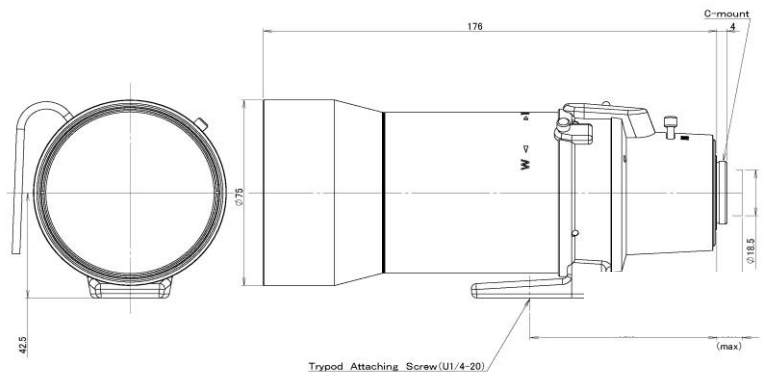

Tokina

VARIFOCAL LENS

TVR1618DC f = 16 - 160mm F/1.8 DC Auto Iris

SPECIFICATIONS

| | | | |
|-----------------------------|------------|--------------------------|---------------|
| MODEL NUMBER | | TVR1618DC | |
| IMAGE FORMAT | | 1/2 inch | |
| MOUNT | | C | |
| FOCAL LENGTH | | 16 - 160mm | |
| MAXIMUM APERTURE | | F1:1.8 | |
| APERTURE RANGE | | F1:1.8 - 360 | |
| M.O.D. | | 0.3 - 2.0m | |
| ANGLE OF VIEW () = 1/3" | DIAGONAL | W28.32°(21.04°) | T2.92°(2.20°) |
| | HORIZONTAL | W22.47°(16.78°) | T2.35°(1.77°) |
| | VERTICAL | W16.78°(12.56°) | T1.77°(1.33°) |
| DIMENSIONS | | ø75.0 x H77.5 x L175.0mm | |
| WEIGHT | | 730g | |
| OPERATING TEMPERATURE | | -10°C ~ 45°C | |
| OPERATING HUMIDITY | | 30% ~ 70% | |
| CONTROLS | IRIS | Auto (DC Drive) | |
| | FOCUS | Manual | |
| | ZOOM | Manual | |

4 Pin Connector
JEITA E4-191J-100

DESIGN AND SPECIFICATION ARE SUBJECT TO CHANGE WITHOUT NOTICE