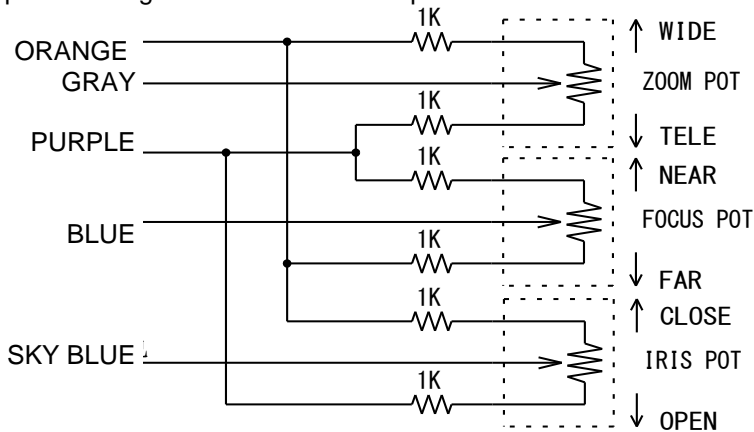

DRIVING CABLE

CABLE COLOR				
RED	+	FOCUS NEAR	-	FOCUS FAR
BLACK	-		+	
WHITE	+	ZOOM TELE	-	ZOOM WIDE
GREEN	-		+	
YELLOW	+	IRIS OPEN	-	IRIS CLOSE
BLAWN	-		+	

2X EXTENDER CABLE

WHITE/RED stripe	+	EXT IN	-	EXT OUT
LIGHT GREEN	-		+	

Detail of preset wiring is referred on next page.

DESIGN AND SPECIFICATIONS ARE SUBJECT TO CHANGE WITHOUT NOTICE

TM55Z1038NPN f=10-550mm F3.8 Motor IRIS W/Preset, Internal 2x extender

POTENTIO METER-PRESET

CABLE COLOR	CONNECTION	POTENTIO RESISTANCE
ORANGE	POT.SUPPLY	Zoom/Focus
PURPLE	POT.RETURN	5KΩ(±5%)1W
BLUE	FOCUS POT.WIPER	IRIS
GRAY	ZOOM POT.WIPER	
SKY BLUE	IRIS POT.WIPER	5KΩ(±20%)0.125W

Detail of preset wiring on focus / zoom / Iris preset cable