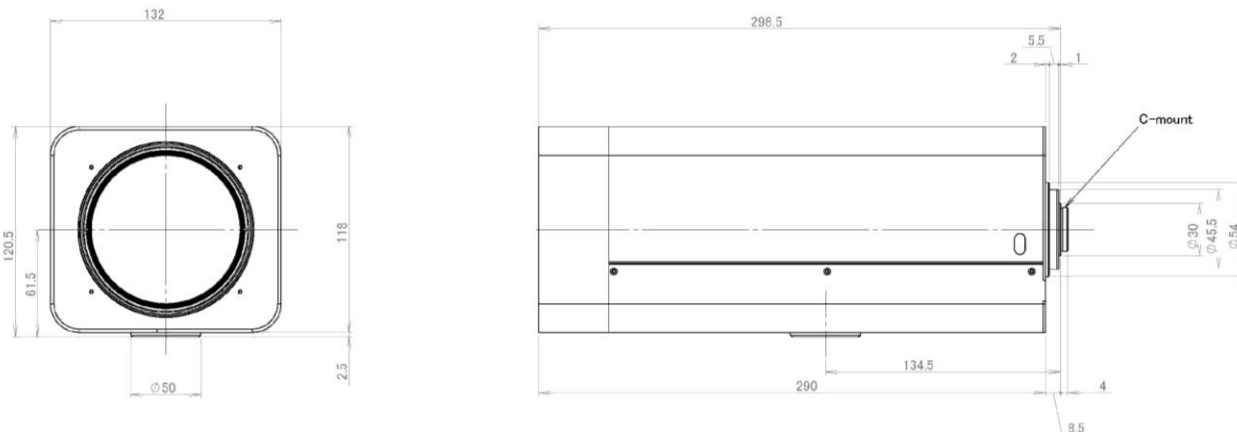

APPEARANCE

DESIGN AND SPECIFICATIONS ARE SUBJECT TO CHANGE WITHOUT NOTICE