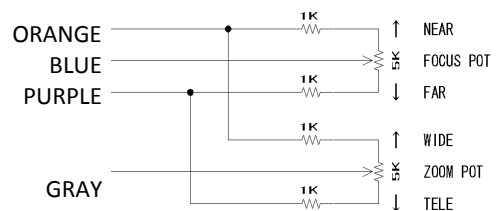

Wiring details for potentiometer-preset

* Design and Specifications are subject to change without notice.