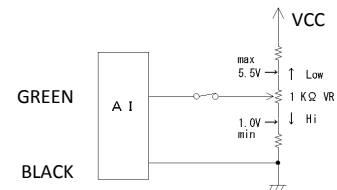

CABLE CONNECTIONS

• VIDEO AUTO IRIS (4-Wire shield cable)

CABLE COLOR	CONNECTION
Red	Power (DC8V~16V)
White	VS or V Signal
Green	Level Remote (See #1 in below)
Black	GND

#1 Wiring details for auto iris level remote

• FOCUS

CABLE COLOR	POLARITY	DIRECTION
Black	+ (-)	Inf. (Near)
Red	- (+)	

• ZOOM

CABLE COLOR	POLARITY	DIRECTION
Green	+ (-)	Wide (Tele)
White	- (+)	

• POTENTIOMETER-PRESET (TM33Z1540AIPN Only)

CABLE COLOR	CONNECTION
Orange	Pot. Supply
Gray	Zoom Pot. Wiper
Purple	Pot. Return
Blue	Focus Pot Wiper