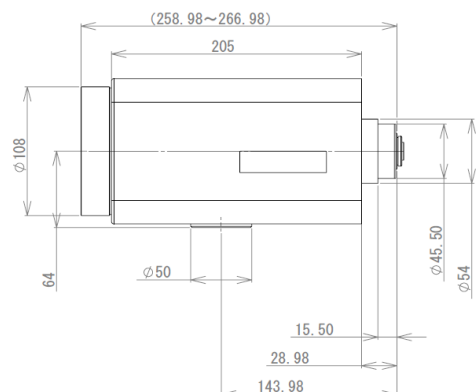

Tokina

33X SUPER-MOTORIZED ZOOM LENS

TM33Z1540AI f = 15-500mm F/4.0 VIDEO AUTO IRIS
TM33Z1540AIPN f = 15-500mm F/4.0 VIDEO AUTO IRIS With Preset

SPECIFICATIONS

MODEL NUMBER	TM33Z1540AI / TM33Z1540AIPN	
IMAGE FORMAT	1/2inch	
FOCAL LENGTH	10-550mm	
MAXIMUM APERTURE	F1 : 4.0	
APERTURE RANGE	F1:4.0 - 560	
M.O.D.	2.9m	
ANGLE OF VIEW	HORIZONTAL	W23.19° - T0.75° (W17.49° - T0.56°)
( ) = 1/3"	VERTICAL	W17.49° - T0.56° (W13.16° - T0.42°)
FILTER SIZE	M105mm, P=1.0	
DIMENSIONS	W122 x H125 x L267	
WEIGHT	2.9Kg	
OPERATING TEMPERATURE	-20°C ~ 60°C	
MOUNT	C	

• VIDEO AUTO IRIS

INPUT VOLTAGE	DC+8 ~ +16V
CURRENT CONSUMPTION	30mA or Less
INPUT SIGNAL	VS or V Signal
IRIS ACCURACY	±15% at Video Signal Level
SENSITIVITY	0.5 ~ 1.0Vp-p
RESPONSE SPEED	Approx. 4 Sec.
LEVEL REMOTE CONTROL	1.0 ~ 5.5V (#1)

• FOCUS

INPUT VOLTAGE	DC+6 ~ +12V
CURRENT CONSUMPTION	50mA or Less
MOTORIZATION SPEED	9.5 Seconds (6V)

• ZOOM

INPUT VOLTAGE	DC+6 ~ +12V
CURRENT CONSUMPTION	60mA or Less
MOTORIZATION SPEED	5 Seconds (6V)

APPEARANCE

CABLE CONNECTIONS

• VIDEO AUTO IRIS (4-Wire shield cable)

CABLE COLOR	CONNECTION
Red	Power (DC8V~16V)
White	VS or V Signal
Green	Level Remote (See #1 in below)
Black	GND