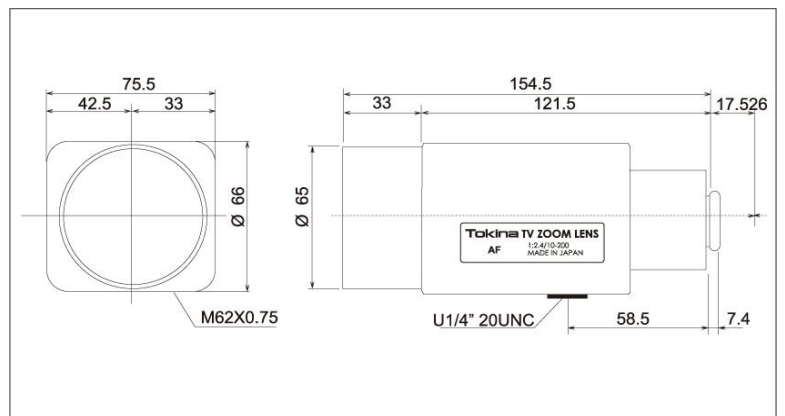

SPECIFICATION

MODEL NUMBER		TM20Z1024AFP	
IMAGE FORMAT		1/2inch	
FOCAL LENGTH		10-200mm	
MAXIMUM APERTURE		F2.4	
APERTURE RATIO		F2.4-360	
BACK FOCAL LENGTH		11.1mm	
M.O.D.		1.8m	
ANGLE OF VIEW	DIAGONAL	W42.4°	T2.2°
	HORIZONTAL	W37.8°	T1.8°
	VERTICAL	W26.4°	T1.4°
FILTER SIZE		M62.0mm P=0.75	
DIMENSIONS		W66.0xH75.5xL154.5mm	
WEIGHT		780g	
OPERATING TEMPERATURE RANGE		-10°C~50°C	
OPERATING HUMIDITY RANGE		30%~70%	
MOUNT		C	

GREEN	(+V)IRIS OPEN
BROWN	(+V)IRIS CLOSE

●POTENTION METER-PRESET

CABLE COLOR	CONNECTION
BLACK	-12V
VIOLET	ZOOM POT.Wiper
L.Green	+ 12V
SKY BLUE	-12V
WHITE	FOCUS POT.WIRE
ORANGE	+ 12V

DESIGN AND SPECIFICATIONS ARE SUBJECT TO CHANGE WITHOUT NOTICE