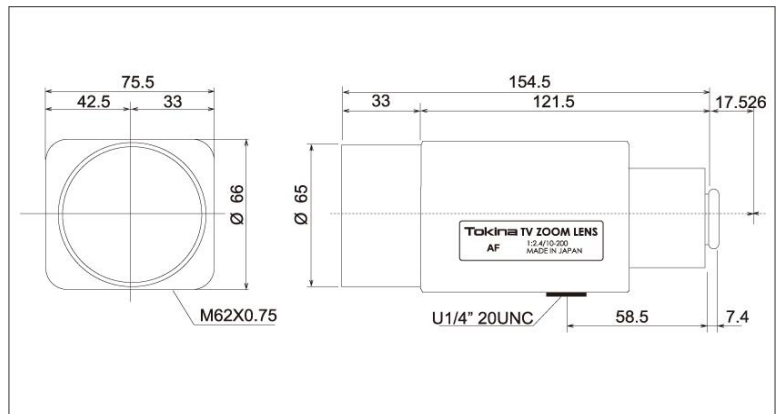

Tokina

Auto-focus MOTORIZED ZOOM LENS

E-mail:cctv@tokina.co.jp

TM20Z1024AF f = 10-200mm F2.4 AUTO IRIS

SPECIFICATION

MODEL NUMBER		TM20Z1024AF	
IMAGE FORMAT		1/2inch	
FOCAL LENGTH		10-200mm	
MAXIMUM APERTURE		F2.4	
APERTURE RATIO		F2.4-360	
BACK FOCAL LENGTH		11.1mm	
M.O.D.		1.8m	
ANGLE OF VIEW	DIAGONAL	W42.4°	T2.2°
	HORIZONTAL	W37.8°	T1.8°
	VERTICAL	W26.4°	T1.4°
FILTER SIZE		M62.0mm P=0.75	
DIMENSIONS		W66.0xH75.5xL154.5mm	
WEIGHT		780g	
OPERATING TEMPERATURE RANGE		-10°C~50°C	
OPERATING HUMIDITY RANGE		30%~70%	
MOUNT		C	

●AUTO IRIS

INPUT VOLTAGE	DC+8V-16V
CURRENT CONSUMPTION	40mA OR LESS
INPUT SIGNAL	VS OR V SIGNAL
IRIS ACCURACY	±15% AT VIDEO SIGNAL LEVEL
SENSITIVITY	0.5~1.0Vp-p AT VIDEO SIGNAL LEVEL
RESPONSE SPEED	APPROX.3 SECONDS

●FOCUS/ZOOM

INPUT VOLTAGE	DC+6V-12V
CURRENT CONSUMPTION	60mA OR LESS
MOTORIZATION SPEED	Variable

■CABLE CONNECTION

●ZOOM

RED	(+V)Zoom OUT
Grey	(+V)Zoom IN

●FOCUS

YELLOW	(+V)FOCUS NEAR
BLUE	(+V)FOCUS FAR

●IRIS

GREEN	(+V)IRIS OPEN
BROWN	(+V)IRIS CLOSE

DESIGN AND SPECIFICATIONS ARE SUBJECT TO CHANGE WITHOUT NOTICE

PRINTED IN JAPAN