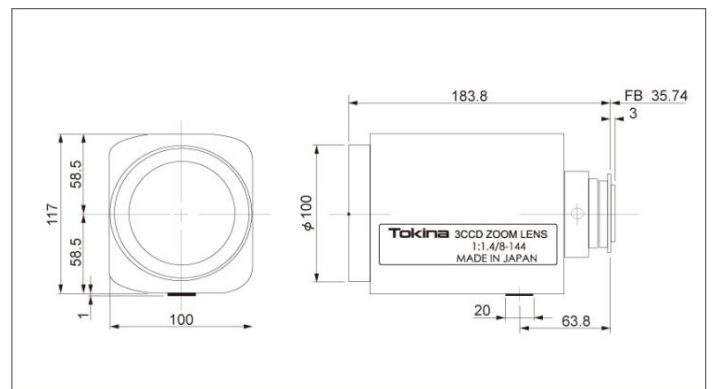

TOKINA Co.,Ltd.

Security Products Division

120-4 NOZUTA-MACHI, MACHIDA-SHI,

TOKYO, 195-0063 JAPAN

[TEL:+81-42-734-8255](tel:+81-42-734-8255) [FAX:+81-42-735-1463](tel:+81-42-735-1463)

E-mail:cctv@tokina.co.jp

Auto-focus

**MOTORIZED ZOOM LENS
FOR 3CCD CAMERA**

TM18Z0814_3CAF f=8.0-144.0mm F1.4 AUTO IRIS

SPECIFICATION

MODEL NUMBER		TM18Z0814_3CAF	
IMAGE FORMAT		1/2inch	
FOCAL LENGTH		8.0-144.0mm	
MAXIMUM APERTURE		F1.4	
APERTURE RATIO		F1.4-22	
BACK FOCAL LENGTH		35.87mm	
M.O.D.		1.5m	
ANGLE OF VIEW	DIAGONAL	W53.1°	T3.2°
	HORIZONTAL	W43.0°	T2.5°
	VERTICAL	W32.7°	T1.9°
FILTER SIZE		—	
DIMENSIONS		W66.0xH75.5xL154.5mm	
WEIGHT		1500g	
OPERATING TEMPERATURE RANGE		-10°C~50°C	
OPERATING HUMIDITY RANGE		30%~70%	
MOUNT		B (for Panasonic, SONY also available)	

●AUTO IRIS

INPUT VOLTAGE	DC+11V-13V
CURRENT CONSUMPTION	40mA OR LESS
INPUT SIGNAL	VS OR V SIGNAL
IRIS ACCURACY	±15% AT VIDEO SIGNAL LEVEL
SENSITIVITY	0.5~1.0Vp-p AT VIDEO SIGNAL LEVEL
RESPONSE SPEED	APPROX.3 SECONDS

●FOCUS/ZOOM

INPUT VOLTAGE	DC+4V-16V
CURRENT CONSUMPTION	10mA OR LESS
MOTORIZATION SPEED	Variable(2-7sec)

■CABLE CONNECTION

●ZOOM

RED	(+V)Zoom WIDE
Grey	(+V)Zoom TELE

●FOCUS

YELLOW	(+V)FOCUS NEAR
BLUE	(+V)FOCUS FAR

●AF

GREEN	(+Vcc)AF(DC8~16V,MAX150mA)
SKY BLUE	AF Off(DC2~12V)AF ON (DC0V)

SKY BLUE	(DC2V -12V) -AF Off, (DC 0V) -AF On
BLACK	Ground (For AF/Potential)
CORE WIRE	Earthing

PRINTED IN JAPAN

DESIGN AND SPECIFICATIONS ARE SUBJECT TO CHANGE WITHOUT NOTICE