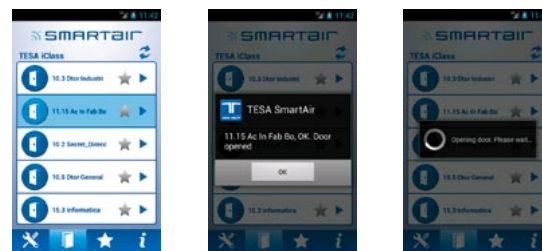

The system manager acts independently and can manage the system using the web browser at any time and from any place – all that is required is an Internet connection and a PC, Laptop, Tablet PC etc.

SMARTair™ Web App – available for Android, iOS, Blackberry and Windows phones (coming soon)

## Remote door opening for online doors via app

It's so easy... when you use the Mobile license: Remote wireless door opening via mobile app with a click, e.g. when user has lost or forgotten his card

1. Open app and select door
2. Click button
3. Receive confirmation