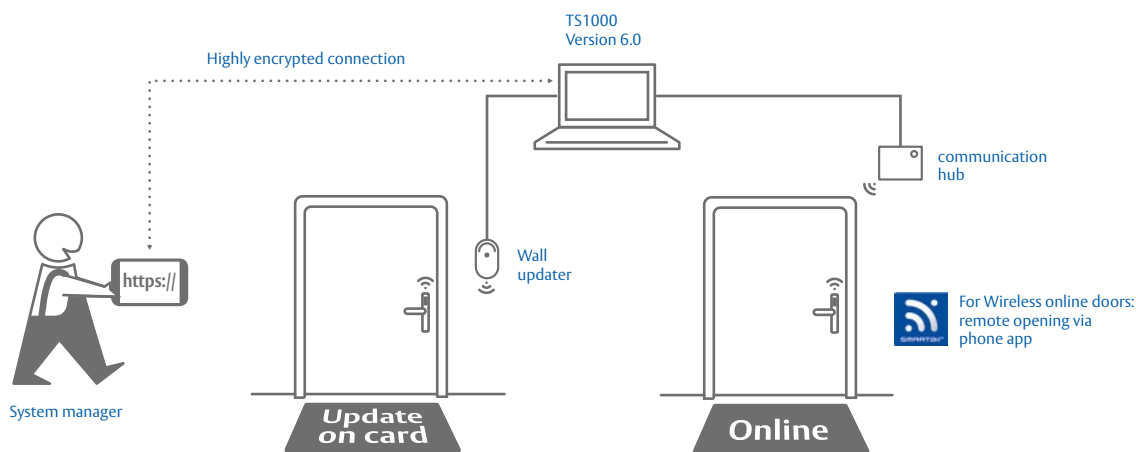

## Manage your SMARTair™ system, anytime, anywhere!

The SMARTair™ management software TS1000 6.0 now includes new features:

- SMARTair™ locking devices can be managed and configured from the web without any software installation
- Information from the facilities manager can be received anywhere, through the web or by automatic e-mail alerts
- Mobile phones can remotely open doors using the secure SMARTair™ app (downloadable from mobile markets: app store, google play, etc.)

# SMARTair™ keeps you mobile and makes your administration more flexible than ever!

Your requirement	Web manager TS1000 V6.0 – main performance features	Standard license	Mobile license
Mobility and flexibility for system manager	Secure access to the management software via web browser anywhere (Chrome, IE, Safari, FireFox etc.)	✓	✓
Secure access to software	Highly encrypted communication HTTPS (web browser/server) – SSL (password encryption)	✓	✓
Change access rights from anywhere, anytime	System Management functionality via web browser (users configuration, change access rights, remote open, audit trail)	✓	✓
Always up to date about system activities	Automatic e-mail alerts (e.g. low battery, access reports, rejections etc.)		✓
Remote door opening in an instant	Phone application for iOS, Android, Blackberry and Windows (coming soon). Offers remote door opening. Several sites from one application. Receive confirmation from device.		

The system manager acts independently and can manage the system using the web browser at any time and from any place – all that is required is an Internet connection and a PC, Laptop, Tablet PC etc.

SMARTair™ Web App – available for Android, iOS, Blackberry and Windows phones (coming soon)

## Remote door opening for online doors via app

It's so easy... when you use the Mobile license: Remote wireless door opening via mobile app with a click, e.g. when user has lost or forgotten his card

1. Open app and select door
2. Click button
3. Receive confirmation