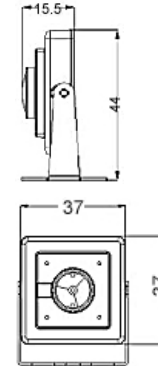

TeleEye CCD / Pinhole Cameras Dimensions (mm)

SF310 / SF332

SF360 / SF370

SF373

SF540

SF031 / SF037

SF039

TeleEye Lens

MODEL	TE358A	TE358AIR <i>(Infrared)</i>	TE2810A	TE550A	TE550AIR <i>(Infrared)</i>
Focal Length	f = 3.5 ~ 8mm	f = 3.5 ~ 8mm	f = 2.8 ~ 10mm	f = 5 ~ 50mm	f = 5 ~ 50mm
View Angle (1/3")	35.4° ~ 80.7°	35.4° ~ 80.7°	28.3° ~ 93.7°	5.5° ~ 51.7°	5.5° ~ 51.7°
Iris	Auto	Auto	Auto	Auto	Auto
F/No	F/1.4	F/1.4	F/1.4	F/1.7	F/1.7
Dimension (mm)	49.5 (L) x 39 (W) x 45 (H)	45.8 (L) x 39 (W) x 45 (H)	60.3 (L) x 40 (W) x 46 (H)	66 (L) x 44.5 (W) x 50.8 (H)	66.2 (L) x 44.5 (W) x 50.8 (H)
Weight (g)	57	65	61	140	157