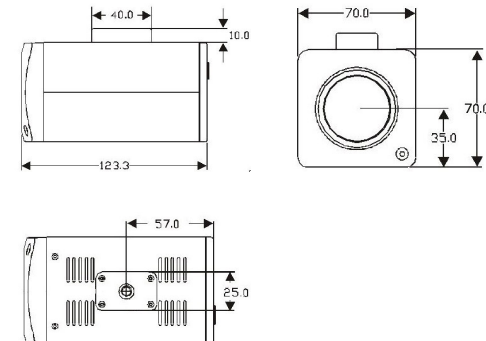

TeleEye CCD / Pinhole Cameras Dimensions (mm)

SF310 / SF332

SF360 / SF370

SF373

SF540

SF031 / SF037

SF039

TeleEye Lens

MODEL	TE358A	TE358AIR <i>(Infrared)</i>	TE2810A	TE550A	TE550AIR <i>(Infrared)</i>
Focal Length	f = 3.5 ~ 8mm	f = 3.5 ~ 8mm	f = 2.8 ~ 10mm	f = 5 ~ 50mm	f = 5 ~ 50mm
View Angle (1/3")	35.4° ~ 80.7°	35.4° ~ 80.7°	28.3° ~ 93.7°	5.5° ~ 51.7°	5.5° ~ 51.7°
Iris	Auto	Auto	Auto	Auto	Auto
F/No	F/1.4	F/1.4	F/1.4	F/1.7	F/1.7
Dimension (mm)	49.5 (L) x 39 (W) x 45 (H)	45.8 (L) x 39 (W) x 45 (H)	60.3 (L) x 40 (W) x 46 (H)	66 (L) x 44.5 (W) x 50.8 (H)	66.2 (L) x 44.5 (W) x 50.8 (H)
Weight (g)	57	65	61	140	157