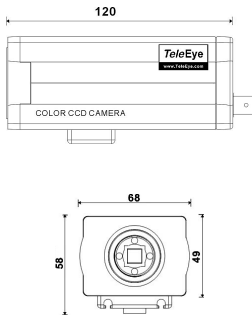

TeleEye CCD / Pinhole Cameras Dimensions (mm)

SF310 / SF332