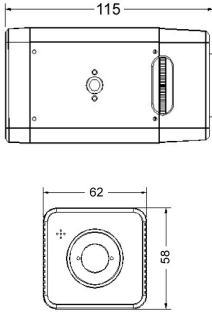

TeleEye CCD / Pinhole Cameras Dimensions (mm)

SF310 / SF332

SF360 / SF370

SF373

SF540

SF031 / SF037

SF039

TeleEye Lens

MODEL	TE358A	TE358AIR <i>(Infrared)</i>	TE2810A	TE550A	TE550AIR <i>(Infrared)</i>
Focal Length	f = 3.5 ~ 8mm	f = 3.5 ~ 8mm	f = 2.8 ~ 10mm	f = 5 ~ 50mm	f = 5 ~ 50mm
View Angle (1/3")	35.4° ~ 80.7°	35.4° ~ 80.7°	28.3° ~ 93.7°	5.5° ~ 51.7°	5.5° ~ 51.7°
Iris	Auto	Auto	Auto	Auto	Auto
F/No	F/1.4	F/1.4	F/1.4	F/1.7	F/1.7
Dimension (mm)	49.5 (L) x 39 (W) x 45 (H)	45.8 (L) x 39 (W) x 45 (H)	60.3 (L) x 40 (W) x 46 (H)	66 (L) x 44.5 (W) x 50.8 (H)	66.2 (L) x 44.5 (W) x 50.8 (H)
Weight (g)	57	65	61	140	157