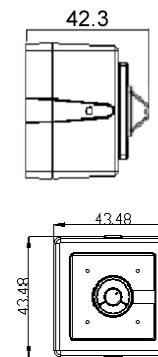

TeleEye CCD / Pinhole Cameras Dimensions (mm)

SF310 / SF332

SF360 / SF370

SF373

SF540

SF031 / SF037

SF039

TeleEye Lens

MODEL	TE358A	TE358AIR <i>(Infrared)</i>	TE2810A	TE550A	TE550AIR <i>(Infrared)</i>
Focal Length	f = 3.5 ~ 8mm	f = 3.5 ~ 8mm	f = 2.8 ~ 10mm	f = 5 ~ 50mm	f = 5 ~ 50mm
View Angle (1/3")	35.4° ~ 80.7°	35.4° ~ 80.7°	28.3° ~ 93.7°	5.5° ~ 51.7°	5.5° ~ 51.7°
Iris	Auto	Auto	Auto	Auto	Auto
F/No	F/1.4	F/1.4	F/1.4	F/1.7	F/1.7
Dimension (mm)	49.5 (L) x 39 (W) x 45 (H)	45.8 (L) x 39 (W) x 45 (H)	60.3 (L) x 40 (W) x 46 (H)	66 (L) x 44.5 (W) x 50.8 (H)	66.2 (L) x 44.5 (W) x 50.8 (H)
Weight (g)	57	65	61	140	157