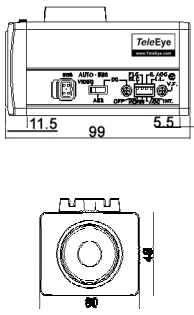

SF360 / SF370