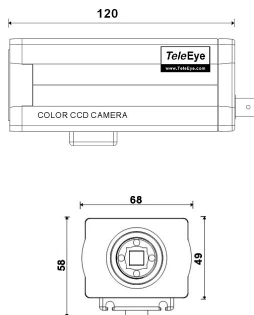

SF310 / SF332