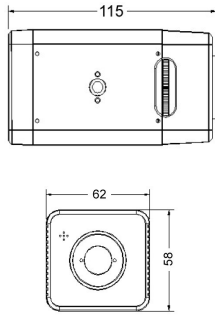

SF373

TeleEye Lens

MODEL	TE358A	TE358AIR <i>(Infrared)</i>	TE2810A	TE550A	TE550AIR <i>(Infrared)</i>
Focal Length	f = 3.5 ~ 8mm	f = 3.5 ~ 8mm	f = 2.8 ~ 10mm	f = 5 ~ 50mm	f = 5 ~ 50mm
View Angle (1/3")	35.4° ~ 80.7°	35.4° ~ 80.7°	28.3° ~ 93.7°	5.5° ~ 51.7°	5.5° ~ 51.7°
Iris	Auto	Auto	Auto	Auto	Auto
F/No	F/1.4	F/1.4	F/1.4	F/1.7	F/1.7
Dimension (mm)	49.5 (L) x 39 (W) x 45 (H)	45.8 (L) x 39 (W) x 45 (H)	60.3 (L) x 40 (W) x 46 (H)	66 (L) x 44.5 (W) x 50.8 (H)	66.2 (L) x 44.5 (W) x 50.8 (H)
Weight (g)	57	65	61	140	157

www.TeleEye.com

TeleEye Group

Signal Communications Limited

Units 202-203, 2/F, Laford Centre, 838 Lai Chi Kok Road, Kowloon, Hong Kong
International: (852) 2995 5996 Hong Kong: (852) 2995 5992 Fax: (852) 2995 5901
Email: info@TeleEye.com Web: www.TeleEye.com

TeleEye Europe Ltd.
4 Maidenhead Enterprise Centre,
Cordwallis Street, Maidenhead,
Berkshire SL6 7BE,
United Kingdom
Tel: (44) 1628 776061
Fax: (44) 1628 407399
Email: ukinfo@TeleEye.com

TeleEye (S) Pte Ltd.
10 UBI Crescent,
#06-09 Lobby A UBI Techpark
Singapore 408564
Tel: (65) 6745-3921
Fax: (65) 6742-1965
Email: sales@TeleEye.com.sg

TeleEye Digital Technology (Shenzhen) Co., Ltd.
Room A602,
Shenzhen Virtual University Park,
Shenzhen Hi-Tech Industrial Park,
Shenzhen, China
Tel: (86) 755-2671-2122
Fax: (86) 755-2671-2287
Email: info@TeleEye.com.cn

TeleEye Hrvatska
Kranjčevićeva 16
52100 Pula, Croatia
Tel: (385) 52-383-101
Fax: (385) 52-383-101
Email: info@TeleEye.hr

TeleEye Philippines Inc
291-H Del Monte Avenue
Quezon City
Metro Manila, Philippines
Tel: (63) 2-3650897
Fax: (63) 2-3651446
Email: contact@TeleEye.com.ph

TeleEye (Mauritius) Ltd.
Lamberty Street, Vacoas – Mauritius
Tel: (230) 686 5238
Fax: (230) 698 2179
Email: info@TeleEye.com.mu