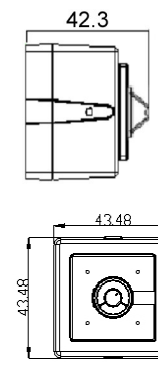

## TeleEye Lens

MODEL	TE358A	TE358AIR <i>(Infrared)</i>	TE2810A	TE550A	TE550AIR <i>(Infrared)</i>
<b>Focal Length</b>	f = 3.5 ~ 8mm	f = 3.5 ~ 8mm	f = 2.8 ~ 10mm	f = 5 ~ 50mm	f = 5 ~ 50mm
<b>View Angle ( 1/3" )</b>	35.4° ~ 80.7°	35.4° ~ 80.7°	28.3° ~ 93.7°	5.5° ~ 51.7°	5.5° ~ 51.7°
<b>Iris</b>	Auto	Auto	Auto	Auto	Auto
<b>F/No</b>	F/1.4	F/1.4	F/1.4	F/1.7	F/1.7
<b>Dimension ( mm )</b>	49.5 ( L ) x 39 ( W ) x 45 ( H )	45.8 ( L ) x 39 ( W ) x 45 ( H )	60.3 ( L ) x 40 ( W ) x 46 ( H )	66 ( L ) x 44.5 ( W ) x 50.8 ( H )	66.2 ( L ) x 44.5 ( W ) x 50.8 ( H )
<b>Weight ( g )</b>	57	65	61	140	157