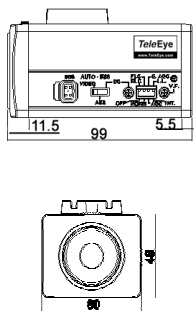

SF360 / SF370