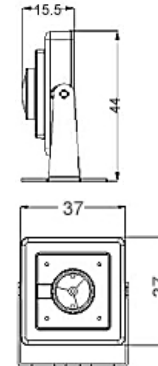

SF031 / SF037