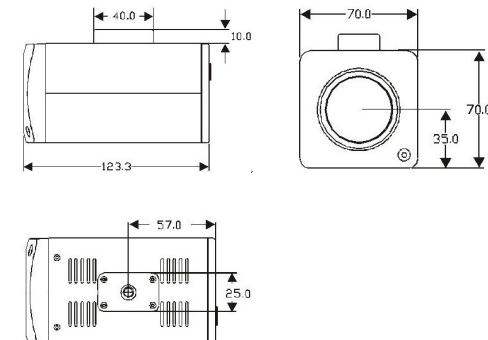

SF540

TeleEye Lens

MODEL	TE358A	TE358AIR <i>(Infrared)</i>	TE2810A	TE550A	TE550AIR <i>(Infrared)</i>
Focal Length	f = 3.5 ~ 8mm	f = 3.5 ~ 8mm	f = 2.8 ~ 10mm	f = 5 ~ 50mm	f = 5 ~ 50mm
View Angle (1/3")	35.4° ~ 80.7°	35.4° ~ 80.7°	28.3° ~ 93.7°	5.5° ~ 51.7°	5.5° ~ 51.7°
Iris	Auto	Auto	Auto	Auto	Auto
F/No	F/1.4	F/1.4	F/1.4	F/1.7	F/1.7
Dimension (mm)	49.5 (L) x 39 (W) x 45 (H)	45.8 (L) x 39 (W) x 45 (H)	60.3 (L) x 40 (W) x 46 (H)	66 (L) x 44.5 (W) x 50.8 (H)	66.2 (L) x 44.5 (W) x 50.8 (H)
Weight (g)	57	65	61	140	157

www.TeleEye.com

TeleEye Group

Signal Communications Limited

Units 202-203, 2/F, Laford Centre, 838 Lai Chi Kok Road, Kowloon, Hong Kong
International: (852) 2995 5996 Hong Kong: (852) 2995 5992 Fax: (852) 2995 5901
Email: info@TeleEye.com Web: www.TeleEye.com

TeleEye Europe Ltd.
4 Maidenhead Enterprise Centre,
Cordwallis Street, Maidenhead,
Berkshire SL6 7BE,
United Kingdom
Tel: (44) 1628 776061
Fax: (44) 1628 407399
Email: ukinfo@TeleEye.com

TeleEye (S) Pte Ltd.
10 UBI Crescent,
#06-09 Lobby A UBI Techpark
Singapore 408564
Tel: (65) 6745-3921
Fax: (65) 6742-1965
Email: sales@TeleEye.com.sg

TeleEye Digital Technology (Shenzhen) Co., Ltd.
Room A602,
Shenzhen Virtual University Park,
Shenzhen Hi-Tech Industrial Park,
Shenzhen, China
Tel: (86) 755-2671-2122
Fax: (86) 755-2671-2287
Email: info@TeleEye.com.cn

TeleEye Hrvatska
Kranjčevićeva 16
52100 Pula, Croatia
Tel: (385) 52-383-101
Fax: (385) 52-383-101
Email: info@TeleEye.hr

TeleEye Philippines Inc
291-H Del Monte Avenue
Quezon City
Metro Manila, Philippines
Tel: (63) 2-3650897
Fax: (63) 2-3651446
Email: contact@TeleEye.com.ph

TeleEye (Mauritius) Ltd.
Lamberty Street, Vacoas – Mauritius
Tel: (230) 686 5238
Fax: (230) 698 2179
Email: info@TeleEye.com.mu