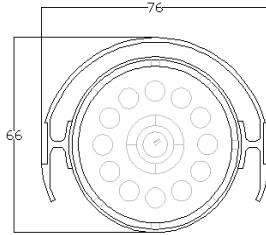

SF286 / SF286S