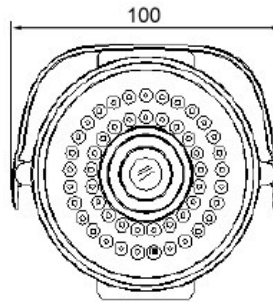

SF281 / SF281S

SF485

TeleEye Group

Signal Communications Limited

Units 202-203, 2/F, Laford Centre, 838 Lai Chi Kok Road, Kowloon, Hong Kong
International: (852) 2995 5996 Hong Kong: (852) 2995 5992 Fax: (852) 2995 5901
Email: info@TeleEye.com Web: www.TeleEye.com

TeleEye Europe Ltd.
Tel: (44) 1628 776061
Fax: (44) 1628 407399
Email: ukinfo@TeleEye.com

TeleEye (S) Pte Ltd.
Tel: (65) 6745-3921
Fax: (65) 6742-1965
Email: sales@TeleEye.com.sg

TeleEye Digital Technology (Shenzhen) Co., Ltd.
Tel: (86) 755-2671-2122
Fax: (86) 755-2671-2287
Email: info@TeleEye.com.cn

TeleEye Hrvatska
Tel: (385) 52-383-101
Fax: (385) 52-383-101
Email: info@TeleEye.hr

TeleEye Philippines Inc
Tel: (63) 2-3650897
Fax: (63) 2-3651446
Email: contact@TeleEye.com.ph

TeleEye (Mauritius) Ltd.
Tel: (230) 686 5238
Fax: (230) 698 2179
Email: info@TeleEye.com.mu

TeleEye (South Africa) (Pty) Ltd
Tel: (27) 11 557 9200
Fax: (27) 11 706 3847
Email: info@TeleEye.co.za