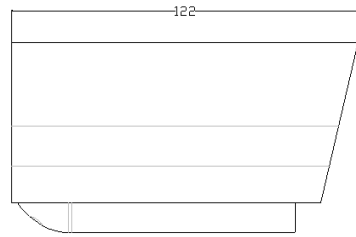

SF286 / SF286S