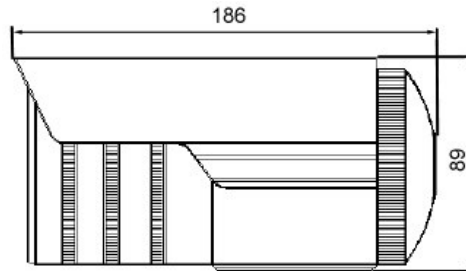

SF281 / SF281S

SF485

TeleEye Group

Signal Communications Limited

Units 202-203, 2/F, Laford Centre, 838 Lai Chi Kok Road, Kowloon, Hong Kong
International: (852) 2995 5996 Hong Kong: (852) 2995 5992 Fax: (852) 2995 5901
Email: info@TeleEye.com Web: www.TeleEye.com

TeleEye Europe Ltd.
Tel: (44) 1628 776061
Fax: (44) 1628 407399
Email: ukinfo@TeleEye.com

TeleEye (S) Pte Ltd.
Tel: (65) 6745-3921
Fax: (65) 6742-1965
Email: sales@TeleEye.com.sg

TeleEye Digital Technology (Shenzhen) Co., Ltd.
Tel: (86) 755-2671-2122
Fax: (86) 755-2671-2287
Email: info@TeleEye.com.cn

TeleEye Hrvatska
Tel: (385) 52-383-101
Fax: (385) 52-383-101
Email: info@TeleEye.hr

TeleEye Philippines Inc
Tel: (63) 2-3650897
Fax: (63) 2-3651446
Email: contact@TeleEye.com.ph

TeleEye (Mauritius) Ltd.
Tel: (230) 686 5238
Fax: (230) 698 2179
Email: info@TeleEye.com.mu

TeleEye (South Africa) (Pty) Ltd
Tel: (27) 11 557 9200
Fax: (27) 11 706 3847
Email: info@TeleEye.co.za