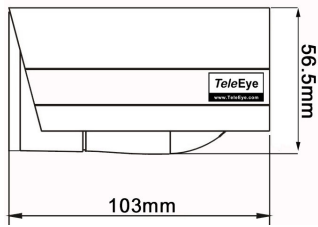

SF281 / SF281S