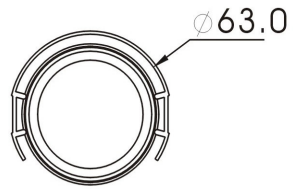

SF281 / SF281S