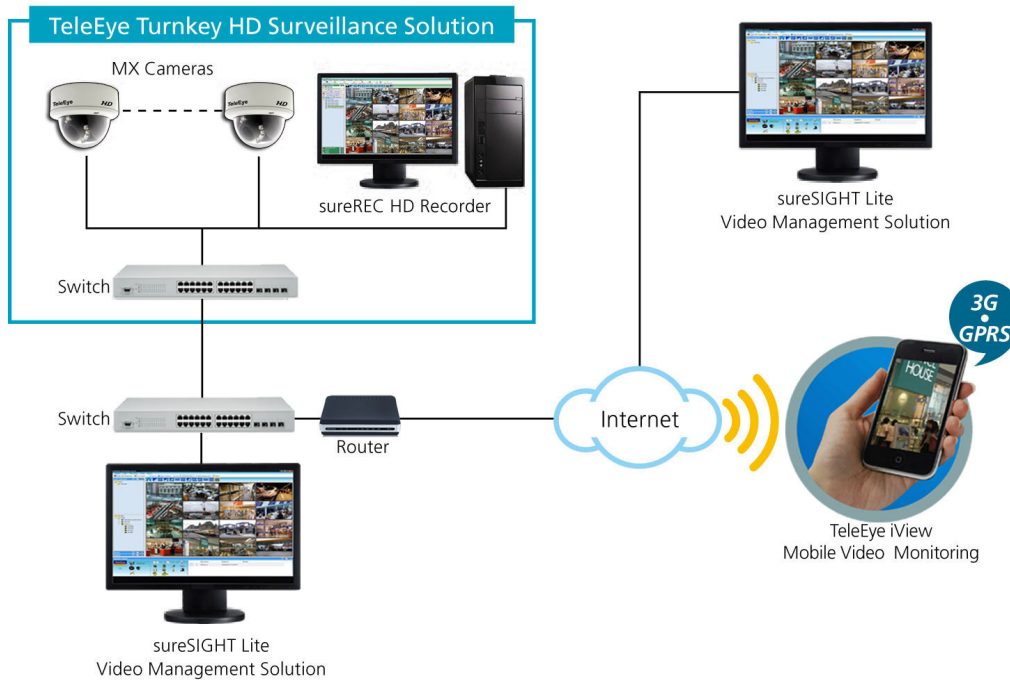

TeleEye Turnkey HD Surveillance System

End-to-end HD Video at your fingertips.

Brand	TeleEye
Model Code	HD Turnkey Surveillance System
Series	MX HD Video Cameras sureSIGHT sureREC HD Recorder
Configuration	End-to-end HD video surveillance
Support Mobile Monitoring	iPad, iPhone, Blackberry, Android & other smartphones
Recording Stream	Multi-stream HD SMAC-M Compression
Multiplexes	Up to 64 HD Cameras on one screen