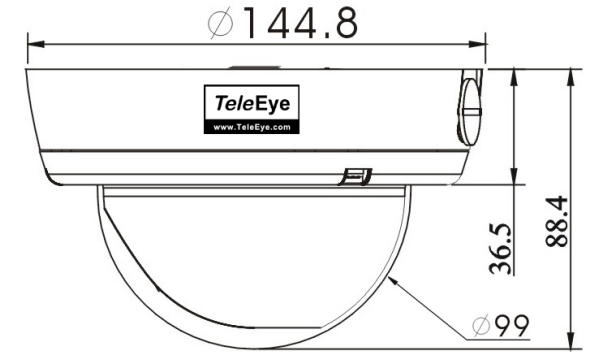

DF103 / DF103W

DF113 / DF113S /
DF116 / DF116W / DF116S

DF115

DF173 / DF176 / DF178

TeleEye

www.TeleEye.com

TeleEye Group

Signal Communications Limited

Units 202-203, 2/F, Laford Centre, 838 Lai Chi Kok Road, Kowloon, Hong Kong
International: (852) 2995 5996 Hong Kong: (852) 2995 5992 Fax: (852) 2995 5901
Email: info@TeleEye.com Web: www.TeleEye.com

TeleEye Europe Ltd.
4 Maidenhead Enterprise
Centre, Cordwallis Street,
Maidenhead,
Berkshire SL6 7BE,
United Kingdom
Tel: (44) 1628 776061
Fax: (44) 1628 407399
Email: ukinfo@TeleEye.com

TeleEye (S) Pte Ltd.
10 UBI Crescent,
#06-09 Lobby A UBI Techpark
Singapore 408564
Tel: (65) 6745-3921
Fax: (65) 6742-1965
Email: sales@TeleEye.com.sg

TeleEye Digital Technology (Shenzhen) Co., Ltd.
Room A602,
Shenzhen Virtual University Park,
Shenzhen Hi-Tech Industrial Park,
Shenzhen, China
Tel: (86) 755-2671-2122
Fax: (86) 755-2671-2287
Email: info@TeleEye.com.cn

TeleEye Hrvatska
Kranjčevićeva 16
52100 Pula, Croatia
Tel: (385) 52-383-101
Fax: (385) 52-383-101
Email: info@TeleEye.hr

TeleEye Philippines Inc
291-H Del Monte Avenue
Quezon City
Metro Manila, Philippines
Tel: (63) 2-3650897
Fax: (63) 2-3651446
Email: contact@TeleEye.com.ph

TeleEye (Mauritius) Ltd.
Lamberty Street, Vacoas – Mauritius
Tel: (230) 686 5238
Fax: (230) 698 2179
Email: info@TeleEye.com.mu

TeleEye (South Africa) (Pty) Ltd
Unit 4, No. 4 Homestead Avenue,
Bryanston
P O Box 2375, Saxonwold 2132
South Africa
Tel: (27) 11 557 9200
Fax: (27) 11 706 3847
Email: info@TeleEye.co.za