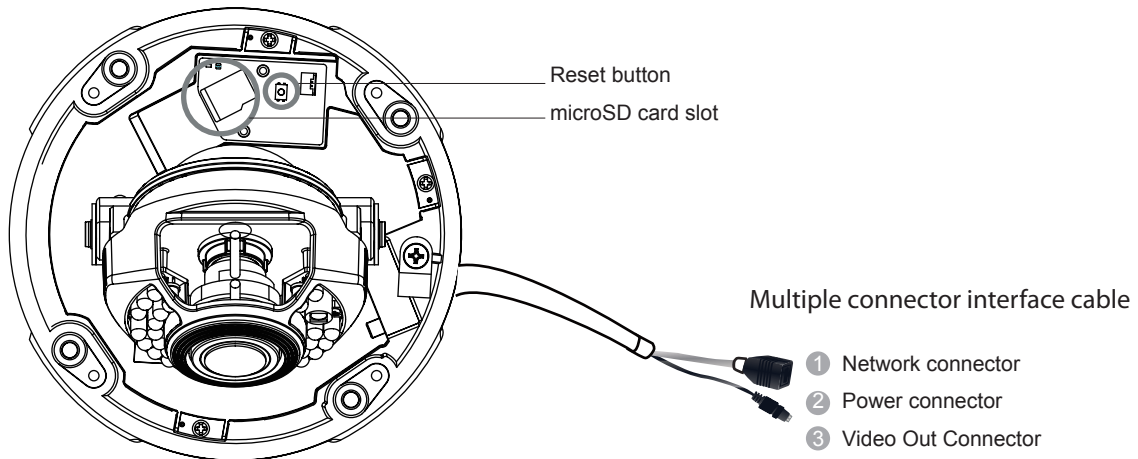

CAM4321

Full HD Day&Night Fixed Dome Network Camera

Part Names and Functions

Appearance

Unit:mm(inches)

Side View