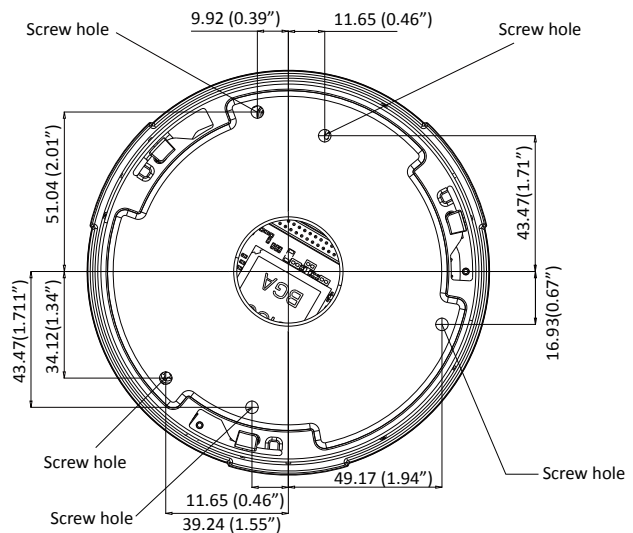

## Part Names and Functions

## Appearance

Unit:mm(inches)

Side View

Bottom View

## Package Content

Contents	Quantity
Quick Installation Guide	1
Product DVD	1
CAM4321	1
Screw Hole Indicator Sticker	1
Anchors and Mounting Screws	3