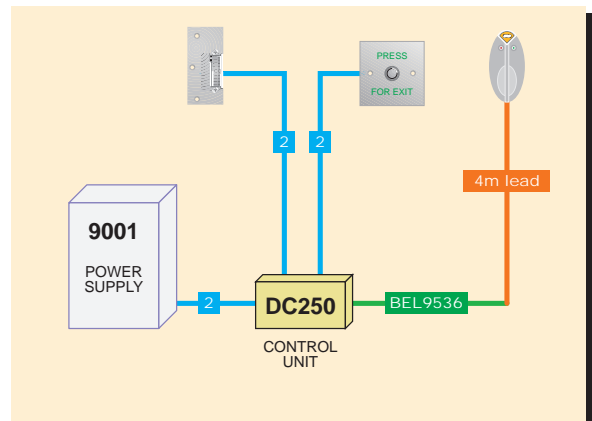

To aid installation still further use the DC250K starter pack which includes DC250, card reader, power supply, lock release and 10 cards. In short everything you require except cable and clips.

It couldn't be easier.....

KEY FEATURES INCLUDE

- Single door access control
- 250 card memory
- card (tokens) individually added / deleted
- Easy to install
- Easy user programming
- Magstripe or Proximity
- Bank card compatible
- Timed exit request
- Inhibit cards input (time clock)
- Programmable lock timer (01 - 99 seconds)
- Door monitor input
- Non volatile data storage for a minimum of 10 years
- Fully CE compliant

TECHNICAL

Power Supply	12v dc
Power Consumption	20mA quiescent 60mA operating
Maximum Switched Load	2 A @ 24v dc
Dimensions	83 x 143 x 25 (hwd mm)

ACCESSORIES

DOORCARD CARD READER CONTROL UNITS

DC250	Doorcard stand alone card reader controller - 250 user
DC250K	Doorcard kit inc... Reader, Control, PSU, Release & 10 cards
DC250P	Doorcard kit inc ProxReader, Control, PSU, Release & 10 cards

MAGNETIC CARD READERS

40010041	MR4	External magnetic card reader - silver finish

PROXIMITY READERS

ASR603MS	Indala	Mullion Proximity reader - mag. stripe interface

ACCESS CONTROL CARDS AND TOKENS

22401	SRS	Coded magnetic card
ASC116T	Indala	Proximity key tag
ASC121T	Indala	Lifetime proximity card
ISO30	Indala	ISO proximity card with magnetic stripe

For further information please contact :

"SRS supply products which don't come back to customers who do!"

SRS
THE ACCESS CONTROL
SPECIALISTS

AUDIO DOOR ENTRY SYSTEMS

VIDEO DOOR ENTRY SYSTEMS

VANDAL RESISTANT DOOR ENTRY

KEYPAD ACCESS CONTROL

CARD & PROXIMITY ACCESS CONTROL

ELECTRIC LOCKING DEVICES

national call
TEL : 0870 010 1001

FAX : 0870 010 2001 WEB : www.srstacs.co.uk

842 - 850 Coronation Rd, Park Royal, London, NW10 7QJ