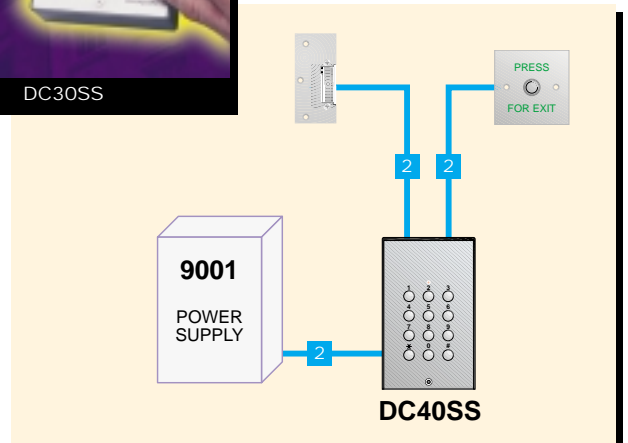

DC30SS

POWER SUPPLIES

9001	SRS	Boxed PSU,	12v dc 1.6A	130x100x68
9012	SRS	Boxed PSU, charger	12v dc 1.0A	250x234x84

For further information please contact :