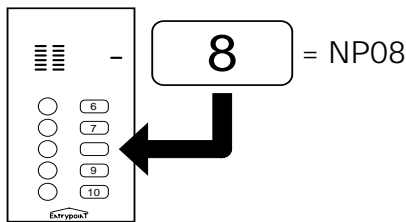

Hoods and Frames

	Type	Fitting	Finish	Fits Size	H	W	D
3505/00	hood	flush	stainless	A	122	140	40
3505/50	hood	surf.	stainless	A	253	140	68
3505/35W	frame	surf.	hardwood	A	256	142	50
3505/50W	frame	surf.	hardwood	A	256	142	50
3506/00	hood	flush	stainless	D - D3	122	185	40
3506/50	hood	surf.	stainless	D	325	185	68
3506/50W	frame	surf.	hardwood	D	327	188	50
3507/50	hood	surf.	stainless	D1	353	185	68
3507/50W	frame	surf.	hardwood	D1	355	188	50
3508/50	hood	surf.	stainless	D2	381	185	68
3508/50W	frame	surf.	hardwood	D2	383	188	50
3509/50	hood	surf.	stainless	D3	409	185	68
3509/50W	frame	surf.	hardwood	D3	411	188	50
3510/50	hood	surf.	stainless	D4	409	277	68
3510/50W	frame	surf.	hardwood	D4	411	280	50