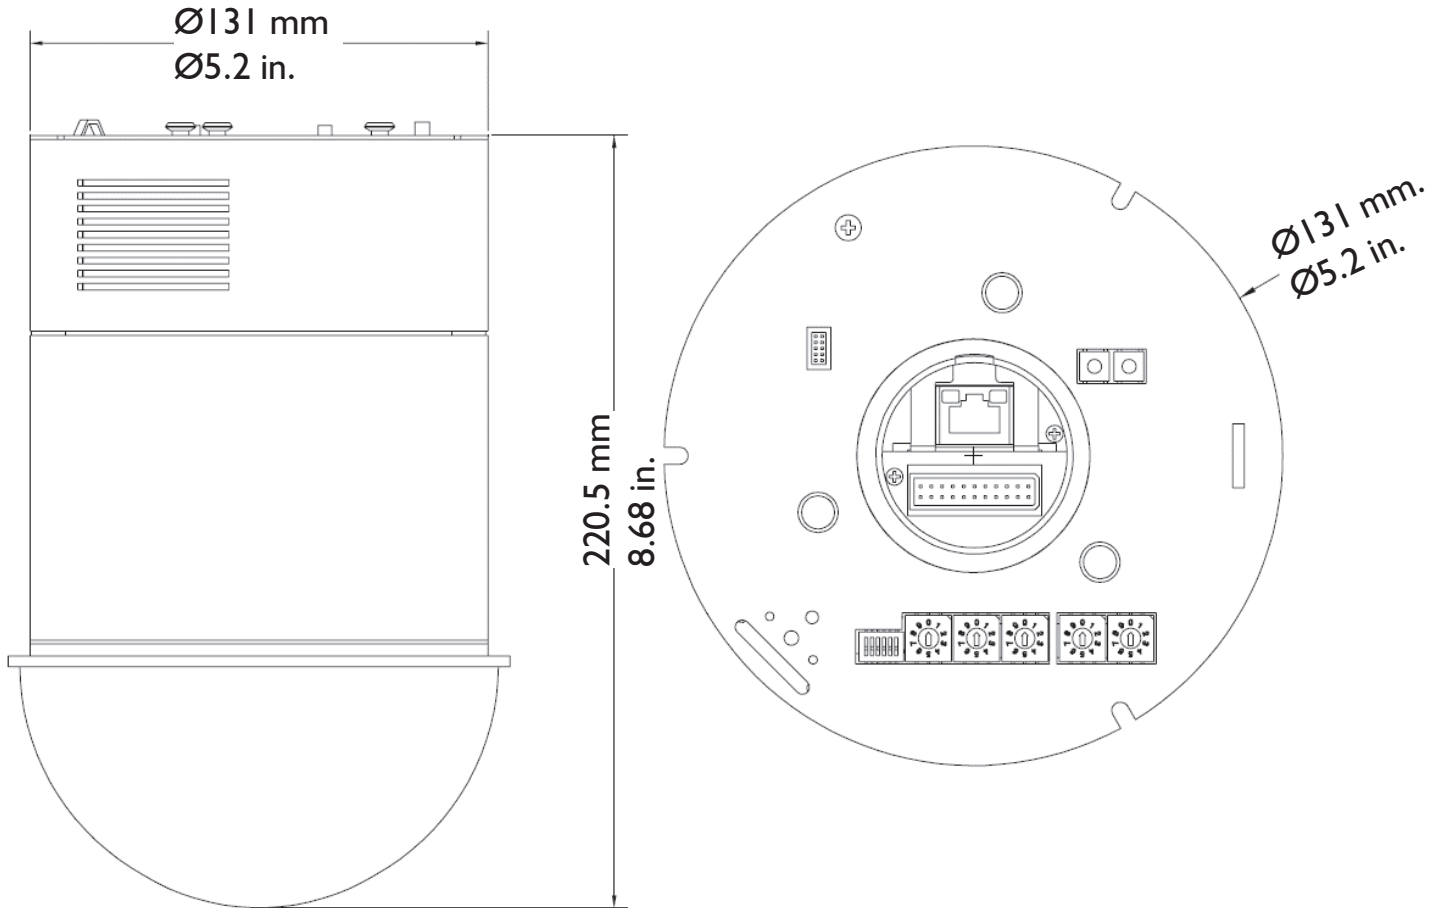

Siqura HD20

Technical Drawing

Ordering Information Accessories

Model	Description
Siqura PA01 /EU Siqura PA01 /US	Power adapter 220~235 VAC to 24 VAC /1,5A for FD-series with use of heater (outdoor) and MD- and HD-series with no use of heater (indoor), with EU plug. Power adapter 100~115 VAC to 24 VAC /1,5A for FD-series with use of heater (outdoor) and MD- and HD-series with no use of heater (indoor), with US plug.
Siqura CM03 /HD Siqura CM04 /HD Siqura CM01 Siqura CM02	Hard ceiling mount indoor HD-series Flush mount indoor HD-series Straight tube 25 cm Straight tube 50 cm
Siqura WM01 Siqura WM02 /HD	Mini wall mount for MD- and HD-series Tube adaptor for indoor MD-series, compatible with CM01, CM02 and WM03
Siqura CC13 /IP	1.3M Cable, BNC/Audio/ Power jacks, 22 pins for CM02