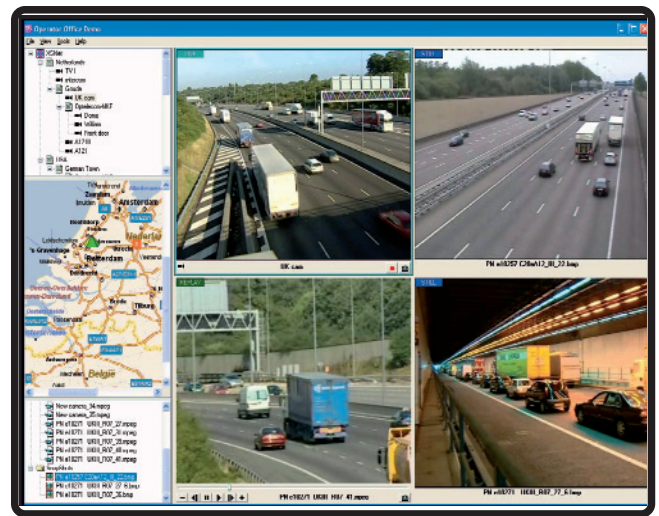

Technical Specifications

Contents

Operator Office™
Documentation (manual)

PC requirements

CPU minimum
Recommended
Memory
Video card minimum
Recommended
Operating system
LAN port
HD free space

Intel Pentium 4, 2 GHz
Intel Pentium 4 HT, 3 GHz
>512 MB RAM
DirectX 9c compatible
Dual monitor support
Windows 2000/XP
10/100/1000Base-TX
>50 MB

Operator Office™ dual screen operation

U.S. +1 800. 293. 4237 or +1 301. 444. 2200 Europe +31 182. 592. 333 Asia +65 6264 7502 Web www.optelecom-nkf.com

In line with Optelecom-NKF's policy of continuous product improvement, we reserve the right to vary descriptions and specifications without notice. 2/06

The management system governing the manufacture of this product is ISO 9001:2000 certified.