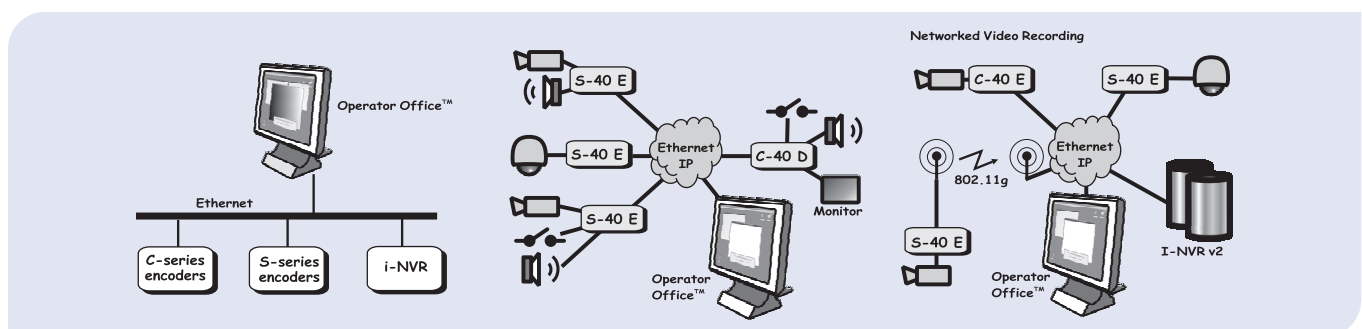

Applications