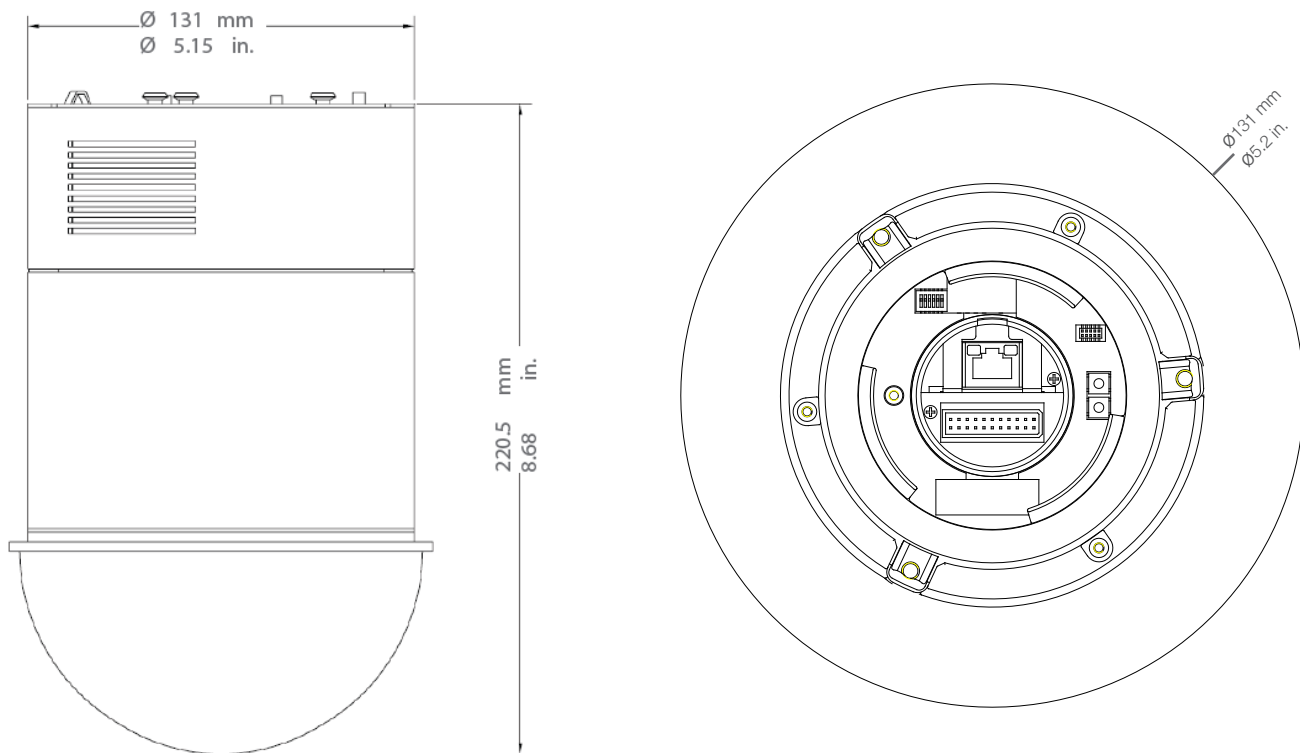

HD60
Technical Drawing

IP PTZ dome with day/night (indoor)

Ordering Information Accessories

Model	Description
PA01 /EU	Power adapter 220~235 VAC to 24 VAC /1,5A for HD-series with no use of heater (indoor), with EU plug
PA01 /US	Power adapter 220~235 VAC to 24 VAC /1,5A for HD-series with no use of heater (indoor), with US plug
CM01	Straight tube 25 cm
CM02	Straight tube 50 cm
CM03 /HD	Hard ceiling mount indoor HD-series
CM04 /HD	Flush mount indoor HD-series
WM01	Mini wall mount for HD-series
WM02 /HD	Tube adaptor for indoor HD-series, compatible with CM01, CM02 and WM03

The quality management system utilized in the development, production, sales and support of this product is ISO 9001:2008 certified by LRQA.

© Optelecom-NKF Version: January 2010 V1 (First Edition) – Subject to modification