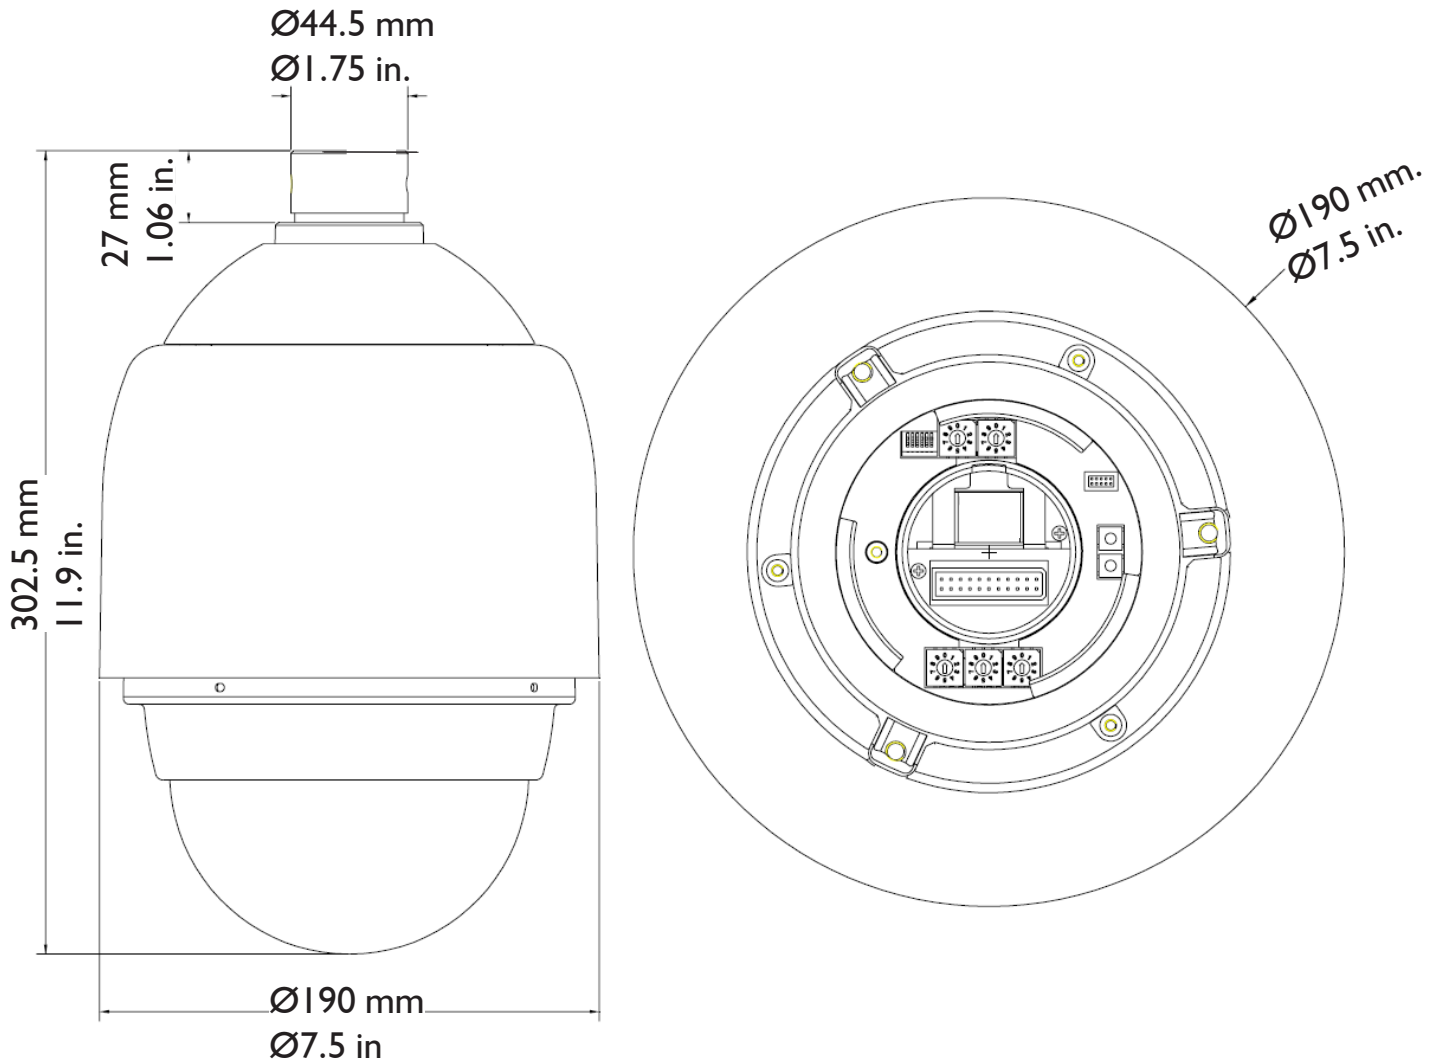

Siqura HD I6 WDR

Technical Specifications

Camera

Image sensor	1/4" CCD
Optical zoom	35x
Digital zoom	12x

Resolution	NTSC	PAL
Effective pixels	380k	440k
Horizontal resolution	480 TVL	480 TVL
Electronic shutter	1/2~1/30 k s	
Synchronization	Internal/line lock	
Video output	1.0 Vpp/75Ω, BNC	
S/N ratio	>50 dB (AGC off)	
Minimum illumination	0.05 lux (color), 0.01 lux (B/W)	
Focal length	3.4~119mm	
Focus mode	Auto/manual	
White balance	Auto/manual	
Iris control	Auto/manual	
AGC control	Auto/manual	
Backlight compensation	On/ Off	
Privacy mask	8	

Mechanical

Dimension (h x w x d)	7.5 x 11.9 in. (Ø190 x 302.5 mm)
Weight	13.2 lbs. (6 kg)
Color	RAL-9003 (Signal White)

Environmental

Operating Temperature	-49°F to +122°F (-45°C to +50°C)
-----------------------	-------------------------------------

Powering

Power consumption	65W (with heater)
Power	19.2 - 28.4 VAC (24VAC nominal +/- 20%)

Siqura HD I6 WDR

Technical Drawing

Ordering Information Accessories

Model	Description
Siqura PA02 /EU Siqura PA02 /US Siqura PA03	Power adapter 220~235 VAC to 24 VAC /3A for MD- and HD-series with use of heater (outdoor), with EU plug. Power adapter 100~115 VAC to 24 VAC /3A for MD- and HD-series with use of heater (outdoor), US plug. Power adapter 110/220 VAC to 24 VAC /3A in water-resistant housing
Siqura WM01 Siqura WM02 /HD Siqura WM03 Siqura WM05 Siqura WM06	Mini pendant for MD- and HD-series Mount kit for indoor HD-series, compatible with CM01, CM02 and WM03 Gooseneck tube Corner plate, compatible with WM01 and WM03 Wall box mounting, compatible with WM01 and WM03
Siqura PM01 Siqura PM02 Siqura PM03 Siqura PM04 Siqura PM05	Pole thin direct mounting, compatible with WM01 and WM03 Pole wide direct mounting, compatible with WM01 and WM03 Pole thin box mounting, compatible with WM01 and WM03 Pole wide box mounting, compatible with WM01 and WM03 Swan neck tube
Siqura CC13 /IP	1.3M Cable, BNC/Audio/Power jacks, 22 pins for WM03 and PM05