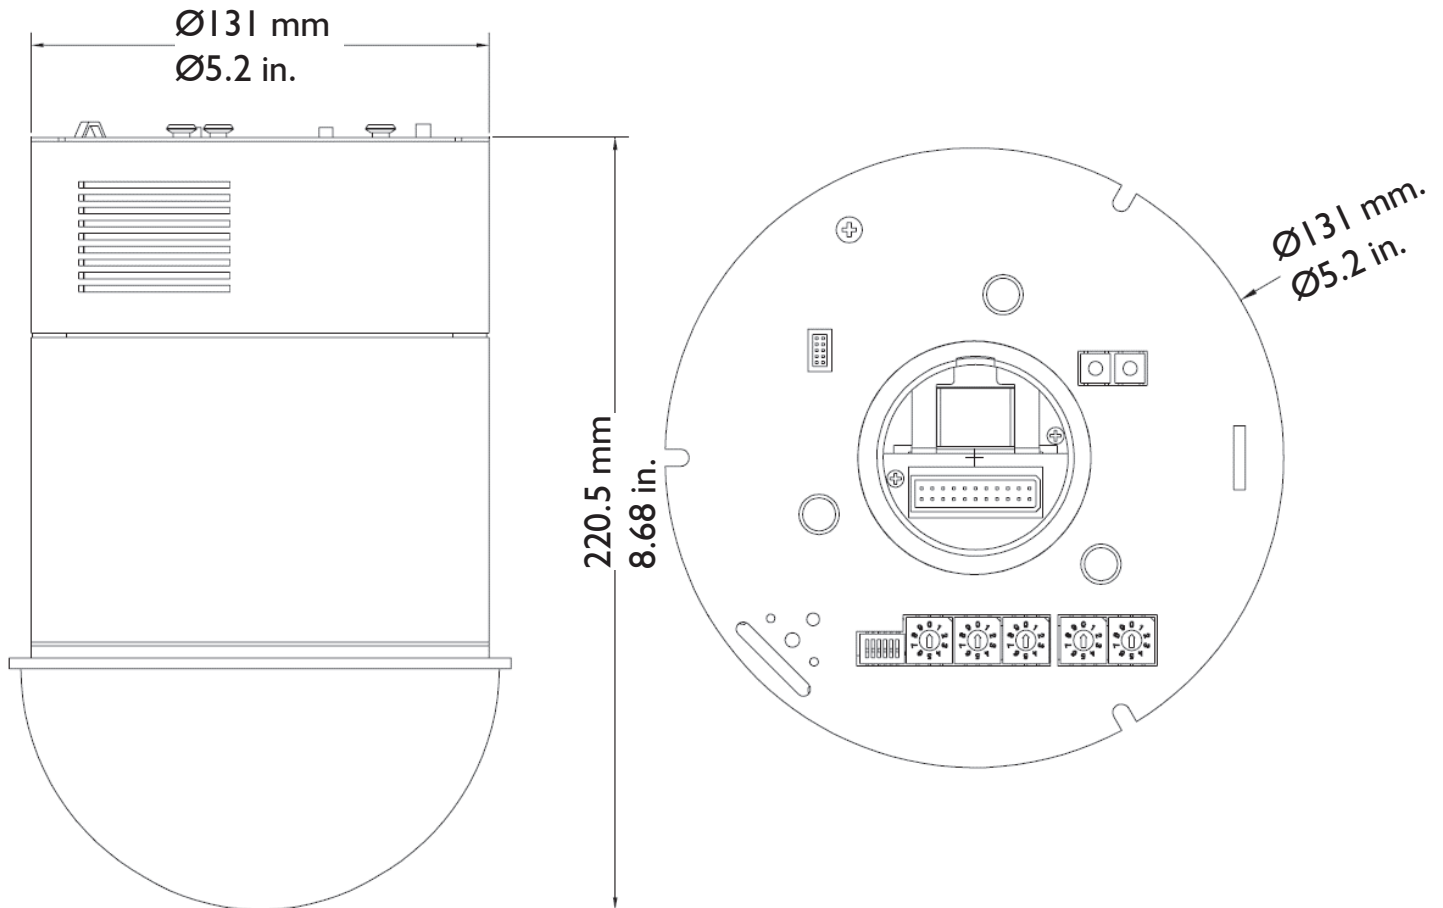

Mechanical

Dimension (h x w x d)	Ø5.2 x 8.68 in. (Ø131 x 220.5 mm)
Weight	3.5 lbs. (1.6 kg)
Color	RAL-9003 (Signal White)

Environmental

Operating Temperature	+32°F to +104°F (0°C to +40°C)
-----------------------	-----------------------------------

Powering

Power consumption	20W
Power	19.2 - 28.4 VAC (24VAC nominal +/- 20%)

Siqura HD10

Technical Drawing

Ordering Information Accessories

Model	Description
Siqura PA01 /EU	Power adapter 220~235 VAC to 24 VAC /1,5A for FD-series with use of heater (outdoor) and MD- and HD-series with no use of heater (indoor), with EU plug. Power adapter 100~115 VAC to 24 VAC /1,5A for FD-series with use of heater (outdoor) and MD- and HD-series with no use of heater (indoor), with US plug.
Siqura PA01 /US	
Siqura CM03 /HD Siqura CM04 /HD Siqura CM01 Siqura CM02 Siqura WM01 Siqura WM02 /HD	Hard ceiling mount indoor HD-series Flush mount indoor HD-series Straight tube 25 cm Straight tube 50 cm Mini wall mount for MD- and HD-series Tube adaptor for indoor HD-series, compatible with CM01, CM02 and WM03
Siqura CC13	1.3M Cable, BNC/RS485/Power jacks, 22 pins for CM02