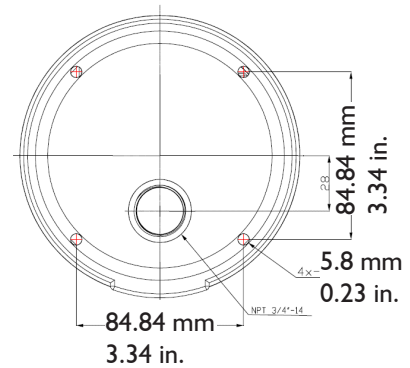

Mechanical

Dimension (h x w x d) Ø5.59 x 4.65 in.
 (Ø142 x 118 mm)
 Weight 2.2 lbs. (1 kg)
 Color RAL-9003 (Signal White)

Environmental

Operating Temperature -40°F to +122°F
 (-40°C to +50°C)

Powering

Power consumption 21.6W (with heater),
 3.6 W with PoE (indoor only)
 Power 12 VDC/ 24 VAC (+/-10%)
 802.3af, Power over Ethernet.
 Power connector Terminal block