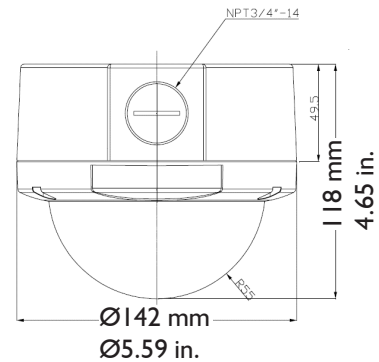

Mechanical

Dimension (h x w x d) Ø5.59 x 4.65 in.
 (Ø142 x 118 mm)
 Weight 2.2 lbs. (1 kg)
 Color RAL-9003 (Signal White)

Environmental

Operating Temperature -40°F to +122°F
 (-40°C to +50°C)

Powering

Power consumption 21.6W (with heater),
 3.6 W with PoE (indoor only)
 Power 12 VDC/ 24 VAC (+/-10%)
 802.3af, Power over Ethernet.
 Power connector Terminal block