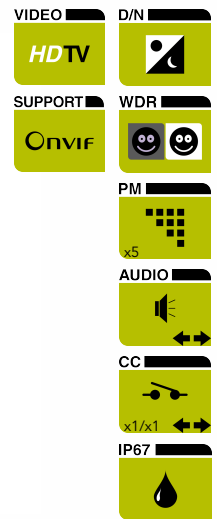

## Features

- 1/2.7" Progressive scan CMOS Imager
- Full HD 1080p
- H.264 and MJPEG compression
- Two-way Audio
- 3-9mm varifocal Motorized Lens
- Built-in IR Illuminator (effective distance: 25m)
- Day/Night with IR-cut filter
- 5 Privacy Masks
- Micro SD support
- Sun Shield & Cable Management
- ONVIF Compliant