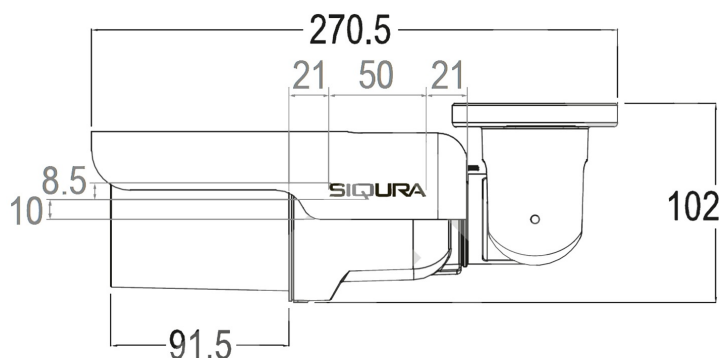

Camera

Image Sensor	1/2.7" Progressive Scan CMOS
Effective Pixels	1920(H) x 1080(V)
Shutter Speed	1~ 1/10000 sec.
Signal to Noise Ratio	>40dB
Lens	3.0 - 9.0 mm, F1.2 motorized zoom/focus
Lens Type	DC iris
Minimum Scene Illumination	0.6 lux color, 0.2 lux B/W, F1.2; 0 lux w/ IR
FOV (16:9)	103.5°(W) ~ 34.3°(T)

Image Control

Wide Dynamic Range	On/Off
Backlight Compensation	On/Off
White Balance	Manual
Saturation	Manual / AWB / ATW
Hue	Manual
Brightness	Manual
Exposure	Manual
Contrast	Manual
Sharpness	Auto/Manual
Noise Reduction	Off, 3D (low, medium, high), SPQ (Smart Picture Quality), SPQ + 3D (3 levels)
Motion Detection	On/Off
Digital Zoom	Yes
ICR	Auto/On/Off