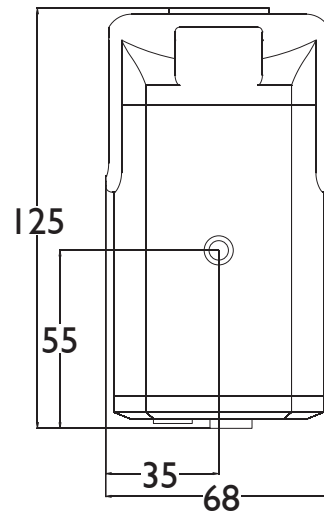

Mechanical

Dimension (h x w x d) 4.92 x 2.68 x 2.1 in.
 (125 x 68 x 52 mm)
 Color RAL-9003 (Signal White)

Environmental

Operating Temperature +32°F to +122°F
 (0°C to +50°C)

Powering

Power consumption 3W
 Power 12 VDC/ 24 VAC (+/-10%)
 802.3af, Power over Ethernet.
 Power connector Terminal block

* Lens, bracket, and power adapter are not included

Ordering Information Accessories

Model	Description
Siqura WM04	Wall bracket for indoor BC series
Siqura VL01	Varifocal lens, 1/3", 1.8-3.6 mm, f1.6, DC auto iris
Siqura VL11	Varifocal lens, 1/3", 2.9-8.2 mm, f1.0, DC auto iris
Siqura VL12	Varifocal lens, 1/3", 2.9-8.2 mm, f1.0, DC auto iris, IR-corrected
Siqura VL22	Varifocal lens, 1/3", 2.8-12 mm, f1.3, DC auto iris, IR-corrected
Siqura VL23	Varifocal lens, 1/3", 2.8-12 mm, f1.3, DC auto iris, IR-corrected, megapixel
Siqura VL31	Varifocal lens, 1/3", 8.5-40 mm, f1.3, DC auto iris, IR-corrected
Siqura PA05 /EU	12V power adapter for BC12 and network cameras BC2x with EU power plug and terminal block.
Siqura PA05 /US	12V power adapter for BC12 and network cameras BC2x with US power plug and terminal block.
Siqura PA05 /UK	12V power adapter for BC12 and network cameras BC2x with UK power plug and terminal block.