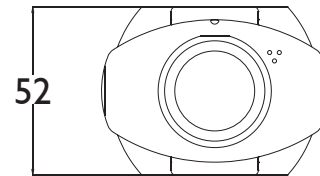

Mechanical

Dimension (h x w x d) 4.92 x 2.68 x 2.1 in.
 (125 x 68 x 52 mm)
 Color RAL-9003 (Signal White)

Environmental

Operating Temperature +32°F to +122°F
 (0°C to +50°C)

Powering

Power consumption 3W
 Power 12 VDC/ 24 VAC (+/-10%)
 802.3af, Power over Ethernet.
 Power connector Terminal block