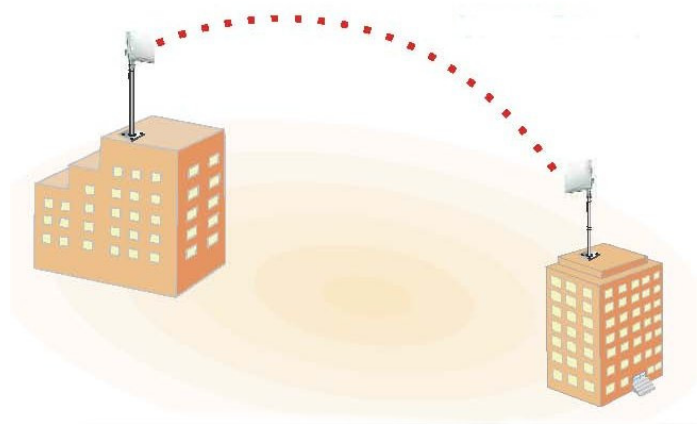

60KM 'Link in a Box'

Feature	
Transmission rate	108 54 48 36 24 18 12 9 6 Mbps
Operating Mode	AP, AP Client, and Bridge
Wireless	IEEE802.11a
Other wireless	Enable/Disable broadcast SSID
Standards	IEEE802.11a IEEE802.3/u IEEE802.3af
Security	
WEP Encryption	64 / 128 / 152 bits
Radius	Supports Radius Client
802.1x	Supports 802.1x Client and Server
WPA	Wi-Fi Protected Access (EAP, TKIP)
WPA2	AES/802.11i
SSID	Support Enable/Disable Broadcast
MAC	Supports MAC address filtering
Physical	
Gain	23 ± 0.5 dBi
HPBW/ Horizontal/ Vertical	10° x 10°
Front to back ratio	20dB
Max-bandwidth	Full: 100Mbps (100Base), 10Mbps (10Base)
LAN/WAN	One 10/100BASE-T (RJ-45) LAN Port
Default button	Yes
Power	DC 48Volt/1A POE; AC Adapter 100V~240V
Channel (Country Dependent)	USA (FCC): 5.15GHz~5.35GHz; 5.725GHz~5.825GHz Europe (ETSI): 5.47GHz ~5.850GHz China: 5.725GHz ~5.85GHz
RF output power	19dBm MAX from port
Sensitivity	-72dBm@54Mbps
Dust and Waterproof	Ip65 Certified
Dimensions	30.5 x 30.5 x 8 (cm)
Weight	3.5Kg Each
Management	
WEB	Yes
Firmware	Upgradeable via web
Environment	
Operating Temperature	-20~60℃
Humidity	0~90 %

STREAM Series Product Information

STREAM-MINI

Wireless Outdoor bridge up to 2KM

◆ 11a up to 45 - 80Mbps data throughput radio, DFS, TPC, IEEE802.11a, OFDM, WPA, WPA2, WEB Management, AP, AP Client, and Bridge, POE. Built in 14.5dBi antenna

SKU: **SILMINI**

Paired SKU: **SILMINI-PCP**

STREAM-LITE

Wireless Outdoor bridge up to 6KM

◆ 11a up to 45 - 80Mbps data throughput radio, DFS, TPC, IEEE802.11a, OFDM, WPA, WPA2, WEB Management, AP, AP Client, and Bridge, POE. Built in 18dBi antenna

SKU: **SILLITE**

Paired SKU: **SILLITE-PCP**

STREAM-BRIDGE

Wireless Outdoor bridge MULTIPOINT

◆ 11a up to 45 - 80Mbps data throughput radio, DFS, TPC, IEEE802.11a, OFDM, WPA, WPA2, WEB Management, AP, AP Client, and Bridge, POE.

SKU: **SILSTBR**

Distributed by:

Copyright © SilverNet Limited. All rights reserved. All rights reserved. All other company and product names may be trademarks of their respective companies. Whilst every effort is made to make sure the information shown is accurate SilverNet Limited cannot accept liability for any errors that may arise.

No freedom to use information, patents, trade marks, or other intellectual property rights is implied by the publication of this document. E&OE

SilverNet Limited reserve the right to change specifications and other information within this document without notice and your attention is brought to the fact that performance figures are under ideal conditions. Actual performance will depend on many environmental factors and it is recommended that a site survey if undertaken prior to installation.

Please also note that this equipment may also be subject to local legislative restrictions such as Band C operation within the UK. It is the end users responsibility to ensure that the installation complies with any such restrictions that are in force.