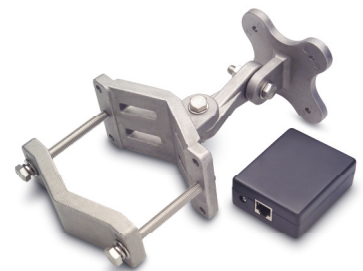

Contents

■STREAM-MAX	*2
■Mounting brackets	*2
■Product CD	*1
■Power Adapter(48V)	*2